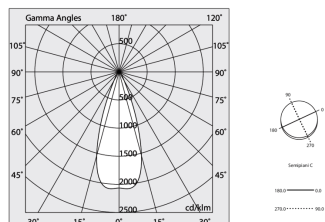

Novalux S.r.l. via Marzabotto, 2 40050 Funo di Argelato (BO) Italy
Tel: +39 051 860558 · Fax +39 051 6647859 · Mail: info@novalux.it · VAT number 00536541204 · novalux.com
Company subject to the management and coordination by SLV GmbH

This technical data sheet is owned by Novalux S.r.l., all rights reserved. Novalux S.r.l. reserves the right to make changes without prior notice.