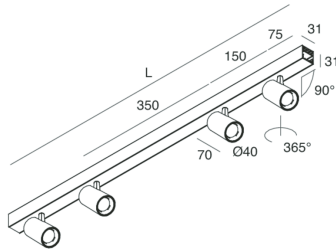

Novalux S.r.l. via Marzabotto, 2 40050 Funo di Argelato (BO) Italy
Tel: +39 051 860558 · Fax +39 051 6647859 · Mail: info@novalux.it · VAT number 00536541204 · novalux.com
Company subject to the management and coordination by SLV GmbH

This technical data sheet is owned by Novalux S.r.l., all rights reserved. Novalux S.r.l. reserves the right to make changes without prior notice.