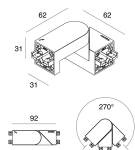

P-30 PCB

105866.02

novalux
ITALIAN LIGHTING DESIGN SINCE 1948

P-30: SNODO 3P PER PCB/STRIP NERO

105853.02