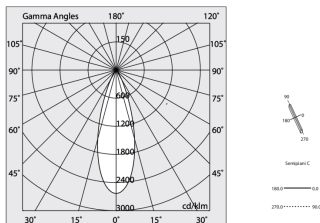

Novalux S.r.l. via Marzabotto, 2 40050 Funo di Argelato (BO) Italy
Tel: +39 051 860558 · Fax +39 051 6647859 · Mail: info@novalux.it · VAT number 00536541204 · novalux.com
Company subject to the management and coordination by SLV GmbH

This technical data sheet is owned by Novalux S.r.l., all rights reserved. Novalux S.r.l. reserves the right to make changes without prior notice.