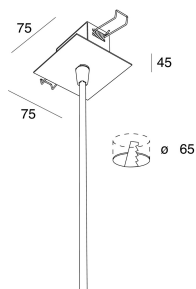

P-30 PCB

105866.02

novalux
ITALIAN LIGHTING DESIGN SINCE 1948

P-30: ROSONE CARTON. ALIM L=1200 3P BIA

103319.01

Novalux S.r.l. via Marzabotto, 2 40050 Funo di Argelato (BO) Italy
Tel: +39 051 860558 · Fax +39 051 6647859 · Mail: info@novalux.it · VAT number 00536541204 · novalux.com
Company subject to the management and coordination by SLV GmbH

This technical data sheet is owned by Novalux S.r.l., all rights reserved. Novalux S.r.l. reserves the right to make changes without prior notice.