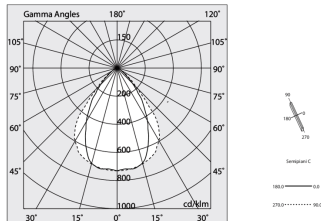

HERO C

108807.01 + 108910.99

novalux
ITALIAN LIGHTING DESIGN SINCE 1948

Features

Use: Indoor
Type of installation: RECESSED INTO PLASTERBOARD
Emission: DIRECT
Optics: MICROPRISMATIZED
Colour: WHITE
Dimming: ON/OFF
Emergency: NO
L: 1120mm
A: 61mm
H: 68mm
Made in: ITALY
Warranty: 5 years
Weight: 2.8kg