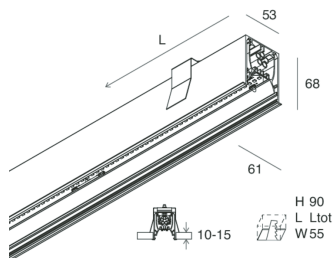

HERO C

108807.01 + 108910.99

novalux
ITALIAN LIGHTING DESIGN SINCE 1948

Features

Use: Indoor
Type of installation: RECESSED INTO PLASTERBOARD
Emission: DIRECT
Optics: MICROPRISMATIZED
Colour: WHITE
Dimming: ON/OFF
Emergency: NO
L: 1120mm
A: 61mm
H: 68mm
Made in: ITALY
Warranty: 5 years
Weight: 2.8kg