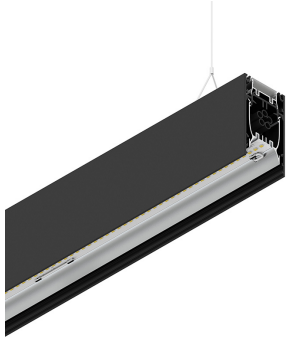

HERO B

108784.02H

novalux
ITALIAN LIGHTING DESIGN SINCE 1948

Features

Use: Indoor
Type of installation: SUSPENDED
Emission: DIRECT/INDIRECT
Colour: BLACK
Dimming: PUSH
Emergency: NO
L: 1120mm
A: 53mm
H: 92mm
Made in: ITALY
Warranty: 5 years
Weight: 4kg

Tech data

Luminaire input power: 48.5W
Indirect luminous flux: 2226lm
IP: 40
Insulation class: I
Supply voltage: 220-240V 50/60Hz
SELV: Si

Source

Light source: LED
Source power: 43W
Colour temperature: 4000K
CRI: >90
Colour tolerance: 3 Step MacAdam
LED lifespan: 50000h L80 B20