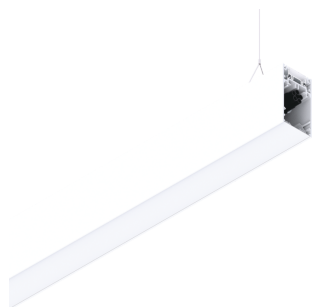

## Features

Use: Indoor  
Type of installation: SUSPENDED  
Emission: INDIRECT  
Optics: OPAL  
Colour: WHITE  
Dimming: DALI  
Emergency: NO  
L: 1120mm  
A: 53mm  
H: 92mm  
Made in: ITALY  
Warranty: 5 years  
Weight: 4kg