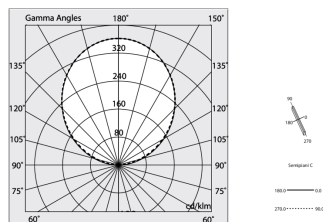

## Features

Use: Indoor  
Type of installation: SUSPENDED  
Emission: INDIRECT  
Optics: OPAL  
Colour: WHITE  
Dimming: DALI  
Emergency: NO  
L: 1120mm  
A: 53mm  
H: 92mm  
Made in: ITALY  
Warranty: 5 years  
Weight: 4kg