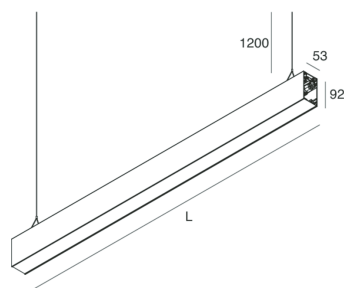

## Features

Use: Indoor  
Type of installation: SUSPENDED  
Emission: INDIRECT  
Optics: OPAL  
Colour: WHITE  
Dimming: DALI  
Emergency: NO  
L: 1120mm  
A: 53mm  
H: 92mm  
Made in: ITALY  
Warranty: 5 years  
Weight: 4kg