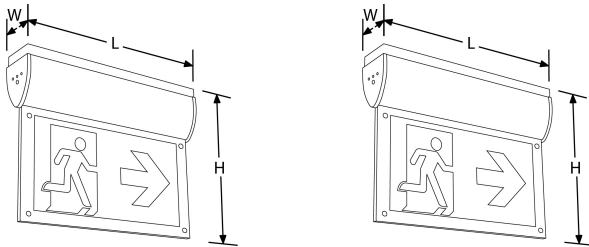

**Product Description:**

Range of maintained and non-maintained 240V aluminium ceiling mounted LED emergency exit signs with 3 hours emergency back-up duration.

**Product Image:**

**Line Drawing**

**Product Specs:**