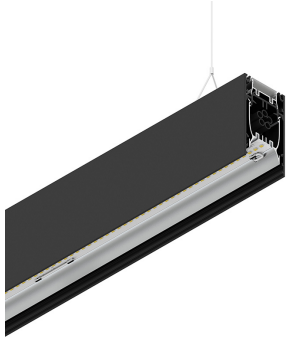

HERO B

108789.02H

novalux
ITALIAN LIGHTING DESIGN SINCE 1948

Features

Use: Indoor
Type of installation: SUSPENDED
Emission: DIRECT/INDIRECT
Colour: BLACK
Dimming: PUSH
Emergency: NO
L: 2520mm
A: 53mm
H: 92mm
Made in: ITALY
Warranty: 5 years
Weight: 9kg

Tech data

Luminaire input power: 120.6W
Indirect luminous flux: 5935lm
IP: 40
Insulation class: I
Supply voltage: 220-240V 50/60Hz
SELV: Si

Source

Light source: LED
Source power: 103W
Colour temperature: 4000K
CRI: >90
Colour tolerance: 3 Step MacAdam
LED lifespan: 50000h L80 B20