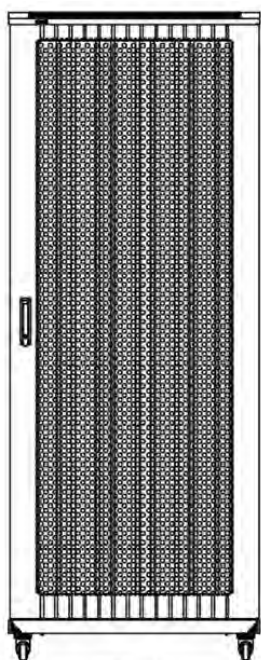

### Images du produit

Four-way brush entry roof panel

Quick-slam latch side panels

Swing handle wave vented front door

Wardrobe vented rear doors

Large base entry

High-density vertical cable management

Référence du produit: 542-4786-WDBF-BK

Dessins de produits

Front

Side

Rear

Roof

Base

Base Cut Out Dimensions

580 mm Wide  
by  
276 mm Deep (600 mm deep rack)  
476 mm Deep (800 mm deep rack)  
676 mm Deep (1000 mm deep rack)