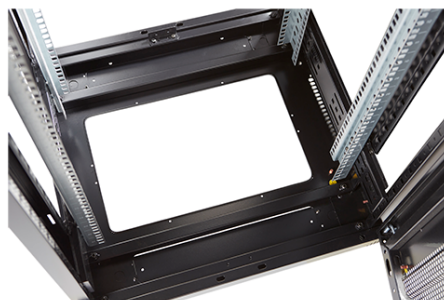

### Images du produit

Four-way brush entry roof panel

Quick-slam latch side panels

Swing handle wave vented front door

Wardrobe vented rear doors

Large base entry

High-density vertical cable management

Référence du produit: 542-4786-WDBF-BK