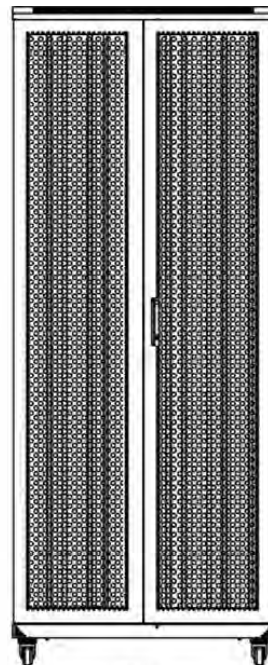

### Images du produit

Four-way brush entry roof panel

Quick-slam latch side panels

Swing handle wave vented front door

Wardrobe vented rear doors

Large base entry

High-density vertical cable management

Référence du produit: 542-4786-WDBF-BK

Dessins de produits

Front

Side

Rear

Roof

Base

Base Cut Out Dimensions

580 mm Wide  
by  
276 mm Deep (600 mm deep rack)  
476 mm Deep (800 mm deep rack)  
676 mm Deep (1000 mm deep rack)