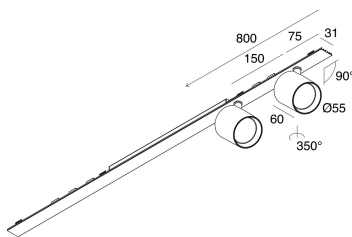

P-30 STRIP LED

105848.01

novalux
ITALIAN LIGHTING DESIGN SINCE 1948

Features

Use: Indoor
Type of installation: RECESSED INTO PLASTERBOARD, SUSPENDED, CEILING MOUNTED
Emission: ADJUSTABLE
Optics: SPOT
Beam: 34°
Colour: WHITE
Dimming: ON/OFF
Emergency: NO
L: 800mm
A: 31mm
H: 31mm
Made in: ITALY
Warranty: 5 years
Weight: 0.9kg

Tech data

Luminaire input power: 19.6W
Luminaire luminous flux: 1982lm
IP: 20
Insulation class: I
Supply voltage: 220-240V 50/60Hz
SELV: Si

Source

Light source: LED
Source power: 18W
Source luminous flux: 2240lm
Colour temperature: 4000K
CRI: >90
Colour tolerance: 2 Step MacAdam
LED lifespan: 50000h L80 B20