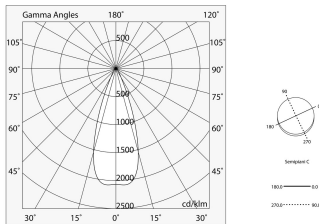

P-30 STRIP LED

105848.01

novalux
ITALIAN LIGHTING DESIGN SINCE 1948

Features

Use: Indoor
Type of installation: RECESSED INTO PLASTERBOARD, SUSPENDED, CEILING MOUNTED
Emission: ADJUSTABLE
Optics: SPOT
Beam: 34°
Colour: WHITE
Dimming: ON/OFF
Emergency: NO
L: 800mm
A: 31mm
H: 31mm
Made in: ITALY
Warranty: 5 years
Weight: 0.9kg

Tech data

Luminaire input power: 19.6W
Luminaire luminous flux: 1982lm
IP: 20
Insulation class: I
Supply voltage: 220-240V 50/60Hz
SELV: Si

Source

Light source: LED
Source power: 18W
Source luminous flux: 2240lm
Colour temperature: 4000K
CRI: >90
Colour tolerance: 2 Step MacAdam
LED lifespan: 50000h L80 B20