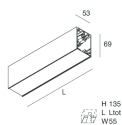

HERO: MOD.CIECO 1680 CAF

108681.20