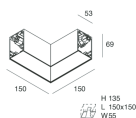

HERO: MOD.CIECO ANG.SX 150 CAF

108677.20