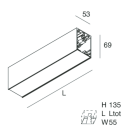

HERO: MOD.CIECO 1120 CAF

108679.20