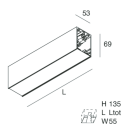

HERO: MOD.CIECO 1400 CAF

108680.20