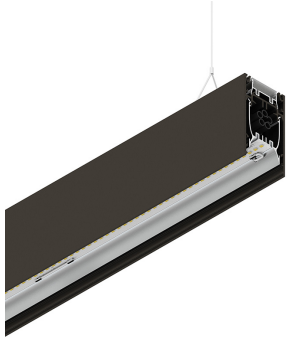

HERO B

108750.20H + 108907.99

novalux
ITALIAN LIGHTING DESIGN SINCE 1948

Features

Use: Indoor
Type of installation: SUSPENDED
Emission: DIRECT/INDIRECT
Optics: OPAL
Colour: CAFFE
Dimming: DALI
Emergency: NO
L: 2800mm
A: 53mm
H: 92mm
Made in: ITALY
Warranty: 5 years
Weight: 10kg