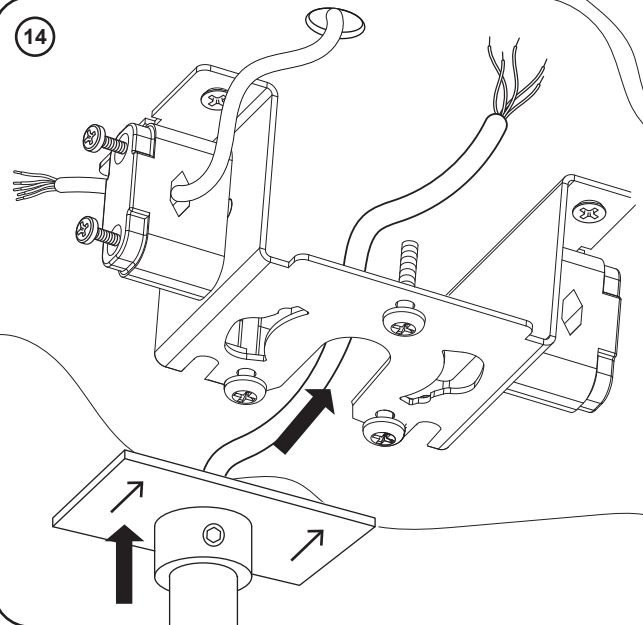

[NO] Monteringsanvisning
 [PL] Instrukcja montażu
 [RU] Инструкция по монтажу
 [SE] Installationsanvisning
 [UK] Installation Instructions

10 Main fitting Novaline Style Small ?

-  **a** 4x M4x20mm
1.5Nm (MAX)
-  **b** 4x M4x6mm
1.5Nm (MAX)

Main fitting Novaline Style Small – 96418023
Main fitting Novaline Style M/L – 96405399

11

Main fitting Novaline Style Small – 96418023
Main fitting Novaline Style M/L – 96405399

12 Fitting the Bracket

96419753 - ILF NOVS
PENDANT TEMPLATE

4x Ø4.0 MAX (Not Supplied)

13

14

15