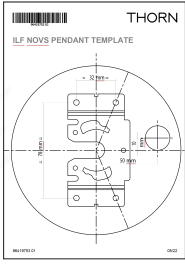

[NO] Monteringsanvisning
 [PL] Instrukcja montażu
 [RU] Инструкция по монтажу
 [SE] Installationsanvisning
 [UK] Installation Instructions

10 Main fitting Novaline Style Small ?

-  **a** 4x M4x20mm
1.5Nm (MAX)
-  **b** 4x M4x6mm
1.5Nm (MAX)

Main fitting Novaline Style Small – 96418023
Main fitting Novaline Style M/L – 96405399

11

Main fitting Novaline Style Small – 96418023
Main fitting Novaline Style M/L – 96405399

12 Fitting the Bracket

96419753 - ILF NOVS
PENDANT TEMPLATE

4x Ø4.0 MAX (Not Supplied)

13

14

15