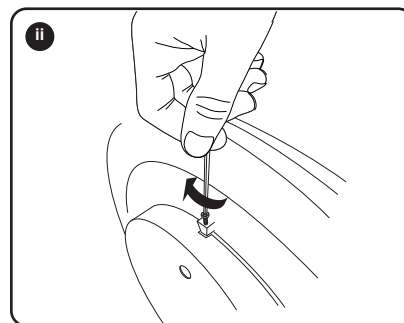

11

Main fitting Novaline Style Small – 96418023
Main fitting Novaline Style M/L – 96405399