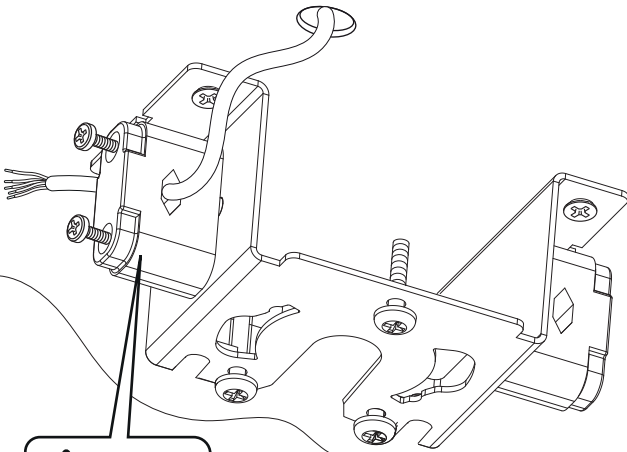

[NO] Monteringsanvisning
 [PL] Instrukcja montażu
 [RU] Инструкция по монтажу
 [SE] Installationsanvisning
 [UK] Installation Instructions

10 Main fitting Novaline Style Small ?

-  **a** 4x M4x20mm
1.5Nm (MAX)
-  **b** 4x M4x6mm
1.5Nm (MAX)

Main fitting Novaline Style Small – 96418023
Main fitting Novaline Style M/L – 96405399

11

Main fitting Novaline Style Small – 96418023
Main fitting Novaline Style M/L – 96405399

12 Fitting the Bracket

96419753 - ILF NOVS
PENDANT TEMPLATE

4x Ø4.0 MAX (Not Supplied)

13

14

15