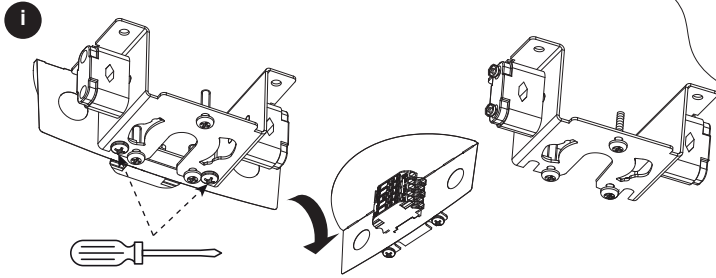

Main fitting Novaline Style Small – 96418023
Main fitting Novaline Style M/L – 96405399

11

Main fitting Novaline Style Small – 96418023
Main fitting Novaline Style M/L – 96405399

12 Fitting the Bracket

96419753 - ILF NOVS
PENDANT TEMPLATE

4x Ø4.0 MAX (Not Supplied)

13

14

15