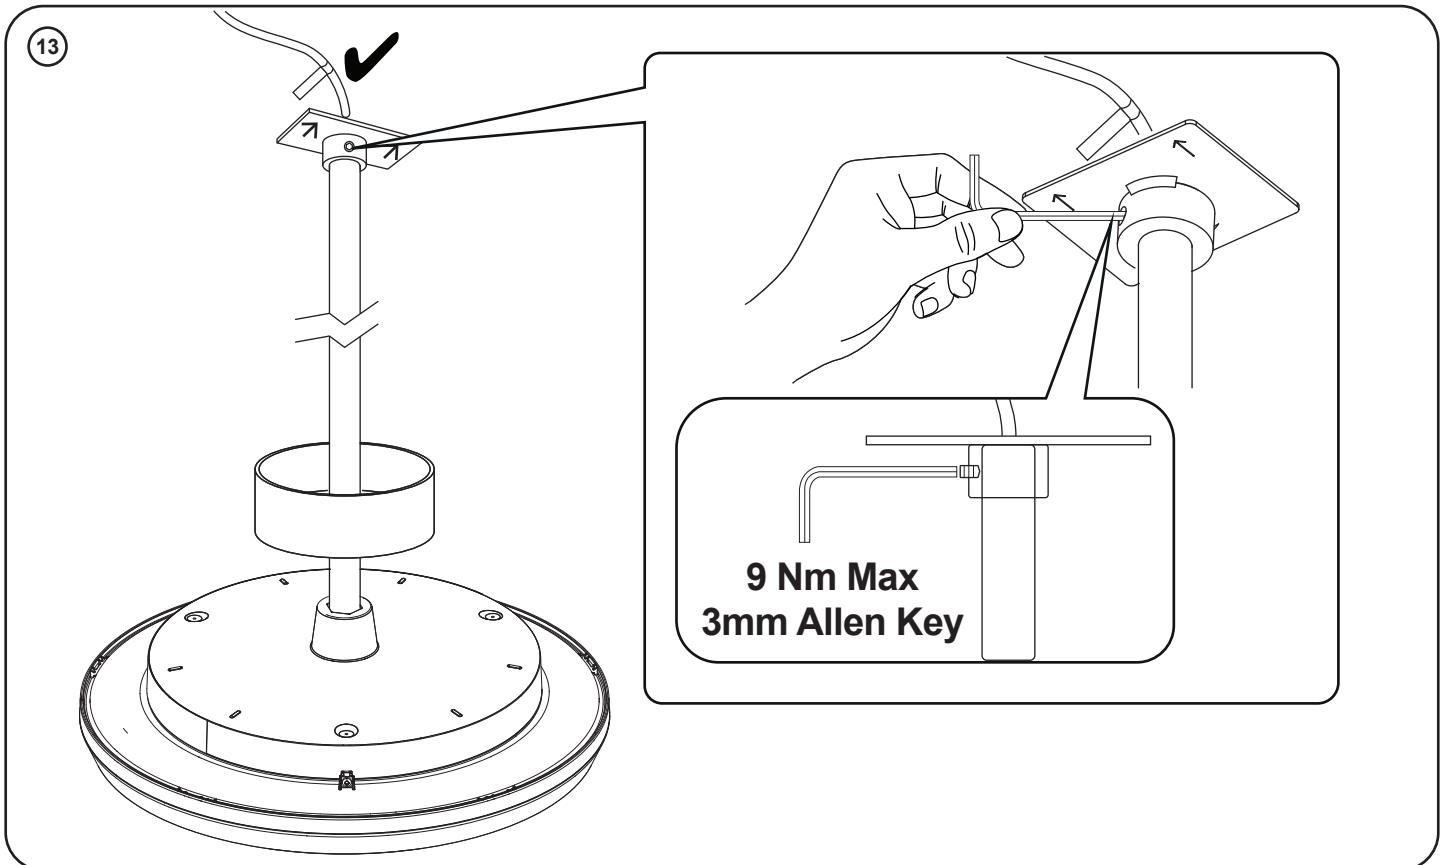

[NO] Monteringsanvisning
 [PL] Instrukcja montażu
 [RU] Инструкция по монтажу
 [SE] Installationsanvisning
 [UK] Installation Instructions

10 Main fitting Novaline Style Small ?

-  **a** 4x M4x20mm
1.5Nm (MAX)
-  **b** 4x M4x6mm
1.5Nm (MAX)

Main fitting Novaline Style Small – 96418023
Main fitting Novaline Style M/L – 96405399

11

Main fitting Novaline Style Small – 96418023
Main fitting Novaline Style M/L – 96405399

12 Fitting the Bracket

96419753 - ILF NOVS
PENDANT TEMPLATE

4x Ø4.0 MAX (Not Supplied)

13

14

15