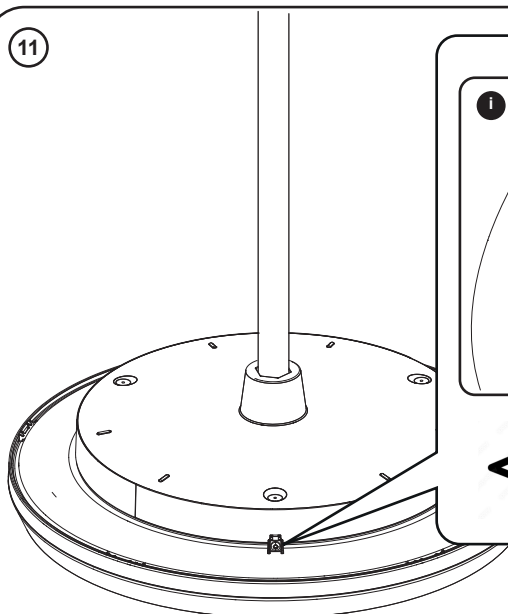

[NO] Monteringsanvisning
 [PL] Instrukcja montażu
 [RU] Инструкция по монтажу
 [SE] Installationsanvisning
 [UK] Installation Instructions

10 Main fitting Novaline Style Small ?

-  **a** 4x M4x20mm
1.5Nm (MAX)
-  **b** 4x M4x6mm
1.5Nm (MAX)

Main fitting Novaline Style Small – 96418023
Main fitting Novaline Style M/L – 96405399

11

Main fitting Novaline Style Small – 96418023
Main fitting Novaline Style M/L – 96405399

12 Fitting the Bracket

96419753 - ILF NOVS
PENDANT TEMPLATE

4x Ø4.0 MAX (Not Supplied)

13

14

15