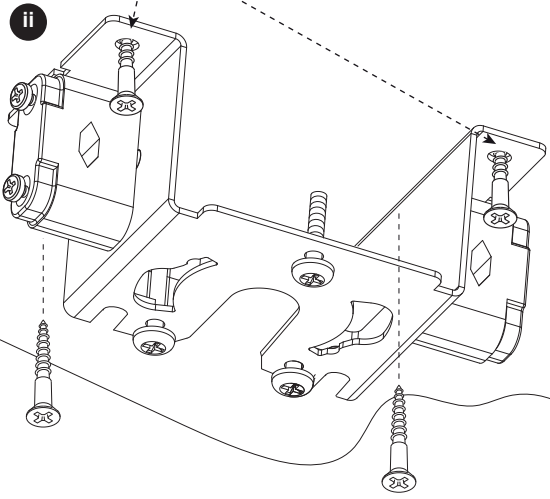

[NO] Monteringsanvisning
 [PL] Instrukcja montażu
 [RU] Инструкция по монтажу
 [SE] Installationsanvisning
 [UK] Installation Instructions

10 Main fitting Novaline Style Small ?

-  **a** 4x M4x20mm
1.5Nm (MAX)
-  **b** 4x M4x6mm
1.5Nm (MAX)

Main fitting Novaline Style Small – 96418023
Main fitting Novaline Style M/L – 96405399

11

Main fitting Novaline Style Small – 96418023
Main fitting Novaline Style M/L – 96405399

12 Fitting the Bracket

96419753 - ILF NOVS
PENDANT TEMPLATE

4x Ø4.0 MAX (Not Supplied)

13

14

15