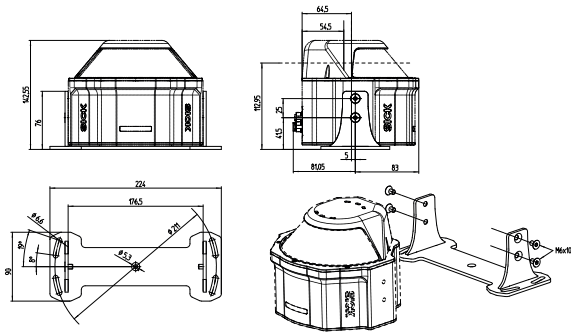

Dimensional drawing (Dimensions in mm (inch))