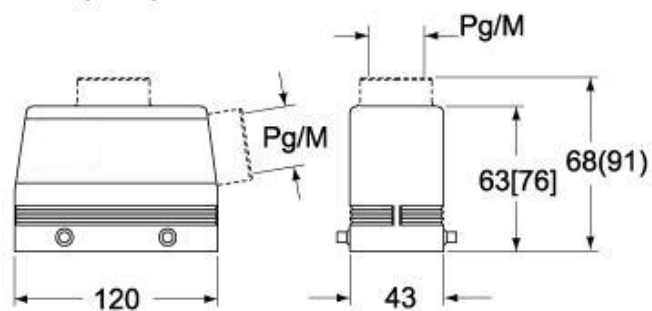

Technical data

IP degree of protection IP65 / IP66 / IP69

Further technical details

Weight	214,00 g
Operating temperature range (min, max)	-40°C...+125°C

Material properties

Colour	RAL 7040 grey
RoHs conformity	Compliant
China RoHs - EFUP	E
REACH SVHC substances	No

Approvals / Standards

Certifications	DNV, BV
UL	ECBT2
cUL	ECBT8

General ordering information

EAN13 code 8015747010191

Packaging Information

Packaging length	245,00 mm
Packaging height	165,00 mm
Packaging width	215,00 mm
Packaging weight	2,38 kg
Packaging volume	8,69 dm ³
Packaging description	Carton box
Packaging quantity	10 Pcs
Packaging EAN code	8015747010207
Sub-packaging weight	1,19 kg
Sub-packaging description	Carton box
Sub-packaging quantity	5 Pcs
Sub-packaging EAN barcode	8015747010214

Part number

CAV 24.29

Catalogue drawings

**CHO [CAO] CHV (CAV) - MHO [MAO]
MHV (MAV)**

CHV G (CAV G) - MHV G (MAV G) - [MFV G]

Notes

Dimensions shown in mm are not binding and may be changed without notice.