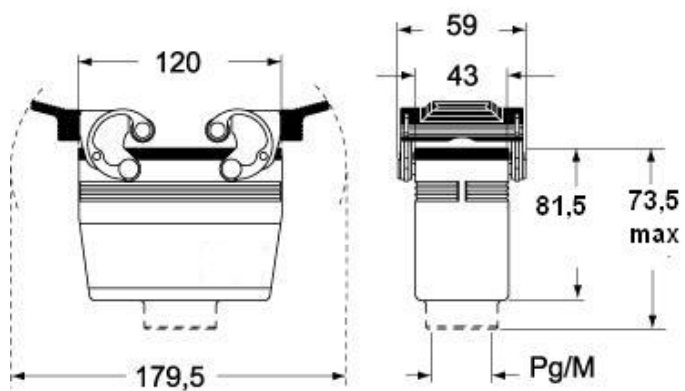

Technical data

IP degree of protection IP65 / IP66 / IP69

Further technical details

Weight	214,00 g
Operating temperature range (min, max)	-40°C...+125°C

Material properties

Colour	RAL 7040 grey
RoHs conformity	Compliant
China RoHs - EFUP	E
REACH SVHC substances	No

Approvals / Standards

Certifications	DNV, BV
UL	ECBT2
cUL	ECBT8

General ordering information

EAN13 code 8015747010191

Packaging Information

Packaging length	245,00 mm
Packaging height	165,00 mm
Packaging width	215,00 mm
Packaging weight	2,38 kg
Packaging volume	8,69 dm ³
Packaging description	Carton box
Packaging quantity	10 Pcs
Packaging EAN code	8015747010207
Sub-packaging weight	1,19 kg
Sub-packaging description	Carton box
Sub-packaging quantity	5 Pcs
Sub-packaging EAN barcode	8015747010214

Part number

CAV 24.29

Catalogue drawings

**CHO [CAO] CHV (CAV) - MHO [MAO]
MHV (MAV)**

CHV G (CAV G) - MHV G (MAV G) - [MFV G]

Notes

Dimensions shown in mm are not binding and may be changed without notice.