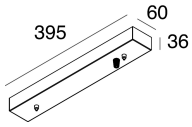

HALOS MINI

107344.20

novalux
ITALIAN LIGHTING DESIGN SINCE 1948

HALOS MINI VERT: ROSONE DA/PU 962 BIA

107330.01

HALOS MINI VERT: ROSONE DA/PU 962 CAFFE

107330.20

Novalux S.r.l. via Marzabotto, 2 40050 Funo di Argelato (BO) Italy
Tel: +39 051 860558 · Fax +39 051 6647859 · Mail: info@novalux.it · VAT number 00536541204 · novalux.com
Company subject to the management and coordination by SLV GmbH

This technical data sheet is owned by Novalux S.r.l., all rights reserved. Novalux S.r.l. reserves the right to make changes without prior notice.