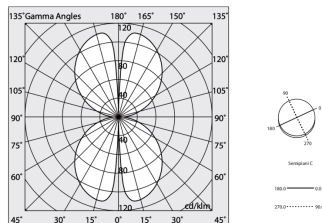

HALOS MINI

107344.20

novalux

ITALIAN LIGHTING DESIGN SINCE 1948

Features

Use: Indoor
Type of installation: SUSPENDED
Emission: INTERNAL
Optics: OPAL
Colour: CAFFE
Dimming: WITH ACCESSORY
Emergency: NO
L: Ø1440mm
A: 20mm
H: 30mm
Made in: ITALY
Warranty: 5 years
Weight: 8kg

Tech data

Luminaire input power: 76.7W
Luminaire luminous flux: 3567lm
IP: 40
Insulation class: III
Supply voltage: MAX 1.4A
IK: 3
SELV: Si

Source

Light source: LED
Source power: 72W
Source luminous flux: 10164lm
Colour temperature: 2700K
CRI: >90
Colour tolerance: 3 Step MacAdam
LED lifespan: 50000h L80 B20

Compliance

CEI EN 60598-1:2015 + A11:2009. IEC 60598-2:2015 2-1

Standards

Photobiological risk: RISK GROUP 0 Certified fixture in EXEMPT GROUP, in accordance with CEI EN 62471:2010-01, IEC TR 62778:2014.

CAM edilizia: The product complies with the requirements for public buildings, ministerial decree of 23rd June 2022 n.256.

[View more product info](#)

Novalux S.r.l. via Marzabotto, 2 40050 Funo di Argelato (BO) Italy
Tel: +39 051 860558 · Fax +39 051 6647859 · Mail: info@novalux.it · VAT number 00536541204 · novalux.com
Company subject to the management and coordination by SLV GmbH

This technical data sheet is owned by Novalux S.r.l., all rights reserved. Novalux S.r.l. reserves the right to make changes without prior notice.