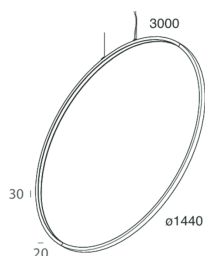

HALOS MINI

107344.20

novalux

ITALIAN LIGHTING DESIGN SINCE 1948

Features

Use: Indoor
Type of installation: SUSPENDED
Emission: INTERNAL
Optics: OPAL
Colour: CAFFE
Dimming: WITH ACCESSORY
Emergency: NO
L: Ø1440mm
A: 20mm
H: 30mm
Made in: ITALY
Warranty: 5 years
Weight: 8kg