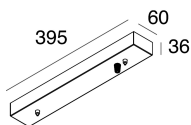

HALOS MINI

107344.20

novalux

ITALIAN LIGHTING DESIGN SINCE 1948

MOUNTING ACCESSORIES

HALOS MINI VERT: ROS. ALIM. REM. BIA

107347.01

HALOS MINI VERT: ROS. ALIM. REM. CAFFE

107347.20

ELECTRICAL ACCESSORIES

HALOS: 1440 ALIMENTATORE ON-OFF

105109.99

HALOS MINI VERT: ROSONE ON/OFF 482 BIA

107326.01

HALOS MINI VERT: ROSONE ON/OFF 482 CAFFE

107326.20

DIMMABLE ACCESSORIES

HALOS: 1440 ALIMENTATORE DALI-PUSH

105110.99