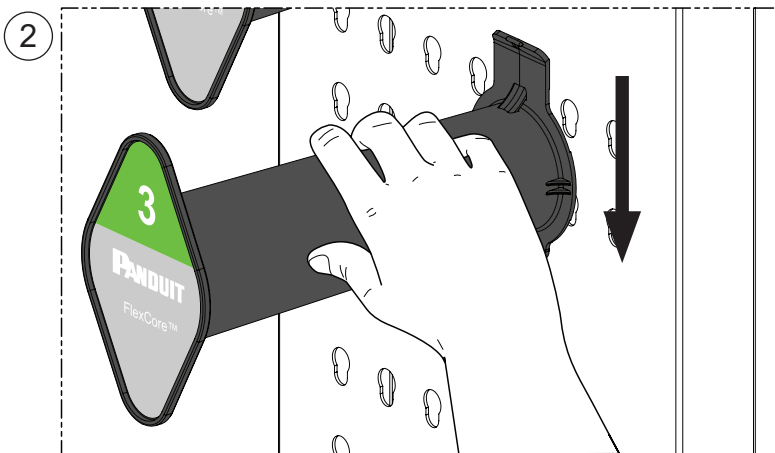

FDUSP6

FlexCore™ Fiber Spool 6-pack
Color Coordinated Kit
shown implemented on FlexCore™ system

Components included

Fiber Spools
Qty: 6
(1 of each color 1 thru 6)

Enclosure Door Labels
Qty: 1 sheet

Fiber Spool Installation & Removal

- Install buttons on the back of the Fiber Spool into the keyholes in the FlexCore™ Vertical Cable Manager
- Push Fiber Spool downward until a clicking sound is heard and Fiber Spool is completely engaged
- **Removal** - Use one hand to pull top tab of the Fiber Spool out while simultaneously pushing spool upward

Rear View of Fiber Spool Install

Fiber Spool Removal

Affixing the Enclosure Door labels

- Enclosure Door Labels have 2 labels for each Fiber Spool. Each Fiber Spool can manage cables for 2 enclosures
- A set of tick marks is located on both the right & left side of the Enclosure Door to aid in proper placement of the Labels
- The Enclosure Door Labels should be applied to the same side that the Fiber Spools will reside
- See FS204 FlexCore™ Front-Access Patchcord routing guide for further information & configurations