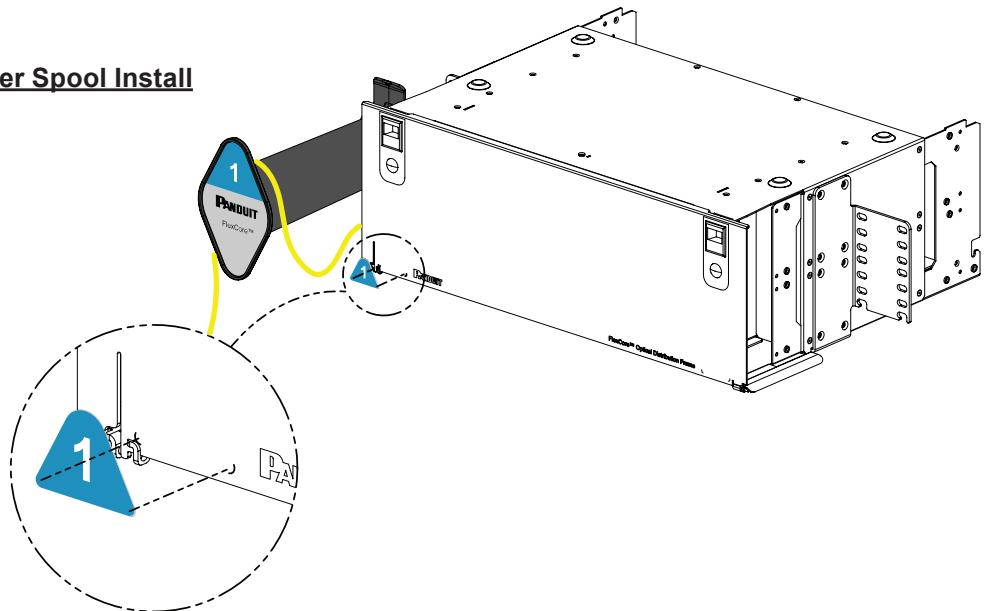

- Install buttons on the back of the Fiber Spool into the keyholes in the FlexCore™ Vertical Cable Manager
- Push Fiber Spool downward until a clicking sound is heard and Fiber Spool is completely engaged
- **Removal** - Use one hand to pull top tab of the Fiber Spool out while simultaneously pushing spool upward

Rear View of Fiber Spool Install

Fiber Spool Removal

Affixing the Enclosure Door labels

- Enclosure Door Labels have 2 labels for each Fiber Spool. Each Fiber Spool can manage cables for 2 enclosures
- A set of tick marks is located on both the right & left side of the Enclosure Door to aid in proper placement of the Labels
- The Enclosure Door Labels should be applied to the same side that the Fiber Spools will reside
- See FS204 FlexCore™ Front-Access Patchcord routing guide for further information & configurations

Enclosure Door Labels
2 Labels per Fiber Spool

Right-Hand Fiber Spool Install

Use tick-marks, located on each side of the Enclosure Doors, to align the Enclosure Door Labels

Left-Hand Fiber Spool Install