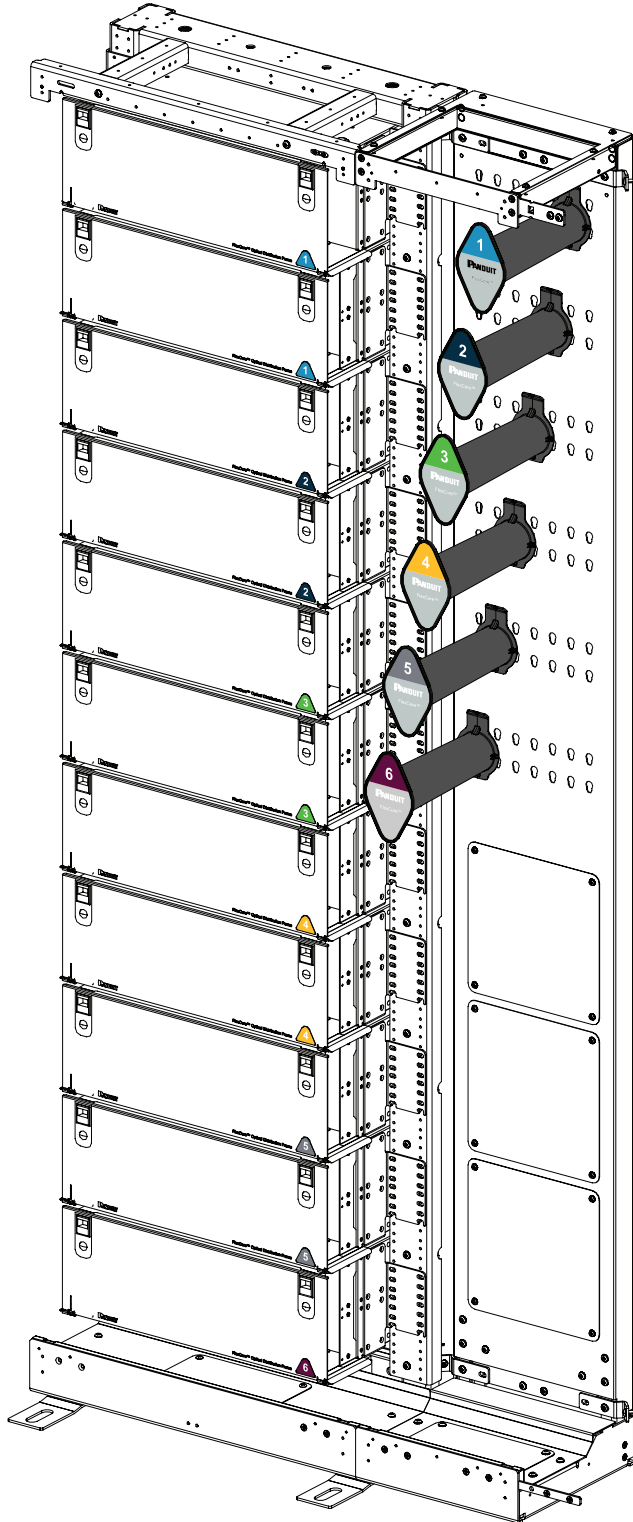

FDUSP6

FlexCore™ Fiber Spool 6-pack
Color Coordinated Kit
shown implemented on FlexCore™ system

Components included

Fiber Spools
Qty: 6
(1 of each color 1 thru 6)

Enclosure Door Labels
Qty: 1 sheet

Fiber Spool Installation & Removal

- Install buttons on the back of the Fiber Spool into the keyholes in the FlexCore™ Vertical Cable Manager
- Push Fiber Spool downward until a clicking sound is heard and Fiber Spool is completely engaged
- **Removal** - Use one hand to pull top tab of the Fiber Spool out while simultaneously pushing spool upward

Rear View of Fiber Spool Install

Fiber Spool Removal

Affixing the Enclosure Door labels

- Enclosure Door Labels have 2 labels for each Fiber Spool. Each Fiber Spool can manage cables for 2 enclosures
- A set of tick marks is located on both the right & left side of the Enclosure Door to aid in proper placement of the Labels
- The Enclosure Door Labels should be applied to the same side that the Fiber Spools will reside
- See FS204 FlexCore™ Front-Access Patchcord routing guide for further information & configurations

Enclosure Door Labels
2 Labels per Fiber Spool

Right-Hand Fiber Spool Install

Use tick-marks, located on each side of the Enclosure Doors, to align the Enclosure Door Labels

Left-Hand Fiber Spool Install