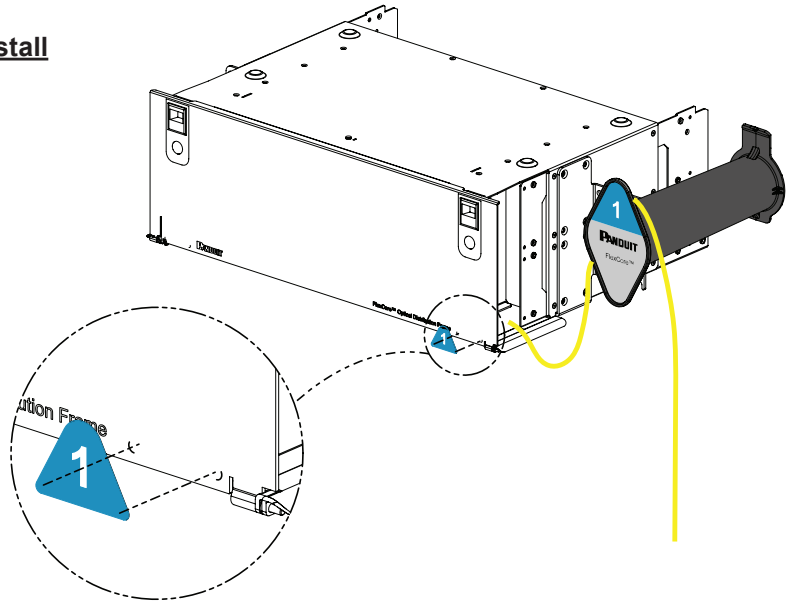

- Install buttons on the back of the Fiber Spool into the keyholes in the FlexCore™ Vertical Cable Manager
- Push Fiber Spool downward until a clicking sound is heard and Fiber Spool is completely engaged
- **Removal** - Use one hand to pull top tab of the Fiber Spool out while simultaneously pushing spool upward

Rear View of Fiber Spool Install

Fiber Spool Removal

Affixing the Enclosure Door labels

- Enclosure Door Labels have 2 labels for each Fiber Spool. Each Fiber Spool can manage cables for 2 enclosures
- A set of tick marks is located on both the right & left side of the Enclosure Door to aid in proper placement of the Labels
- The Enclosure Door Labels should be applied to the same side that the Fiber Spools will reside
- See FS204 FlexCore™ Front-Access Patchcord routing guide for further information & configurations

Enclosure Door Labels
2 Labels per Fiber Spool

Right-Hand Fiber Spool Install

Use tick-marks, located on each side of the Enclosure Doors, to align the Enclosure Door Labels

Left-Hand Fiber Spool Install