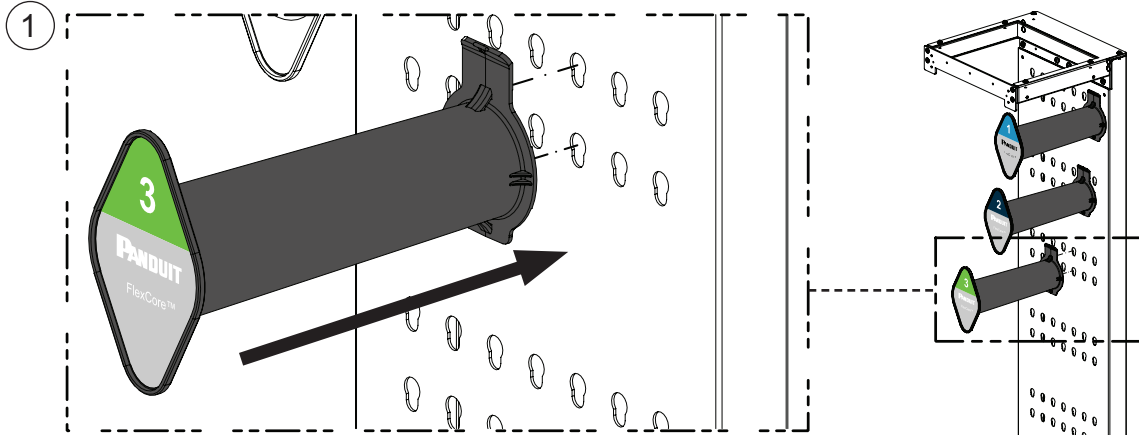

FDUSP6

FlexCore™ Fiber Spool 6-pack
Color Coordinated Kit
shown implemented on FlexCore™ system

Components included

Fiber Spools
Qty: 6
(1 of each color 1 thru 6)

Enclosure Door Labels
Qty: 1 sheet

Fiber Spool Installation & Removal

- Install buttons on the back of the Fiber Spool into the keyholes in the FlexCore™ Vertical Cable Manager
- Push Fiber Spool downward until a clicking sound is heard and Fiber Spool is completely engaged
- **Removal** - Use one hand to pull top tab of the Fiber Spool out while simultaneously pushing spool upward

Rear View of Fiber Spool Install

Fiber Spool Removal

Affixing the Enclosure Door labels

- Enclosure Door Labels have 2 labels for each Fiber Spool. Each Fiber Spool can manage cables for 2 enclosures
- A set of tick marks is located on both the right & left side of the Enclosure Door to aid in proper placement of the Labels
- The Enclosure Door Labels should be applied to the same side that the Fiber Spools will reside
- See FS204 FlexCore™ Front-Access Patchcord routing guide for further information & configurations

Enclosure Door Labels
2 Labels per Fiber Spool

Right-Hand Fiber Spool Install

Use tick-marks, located on each side of the Enclosure Doors, to align the Enclosure Door Labels

Left-Hand Fiber Spool Install