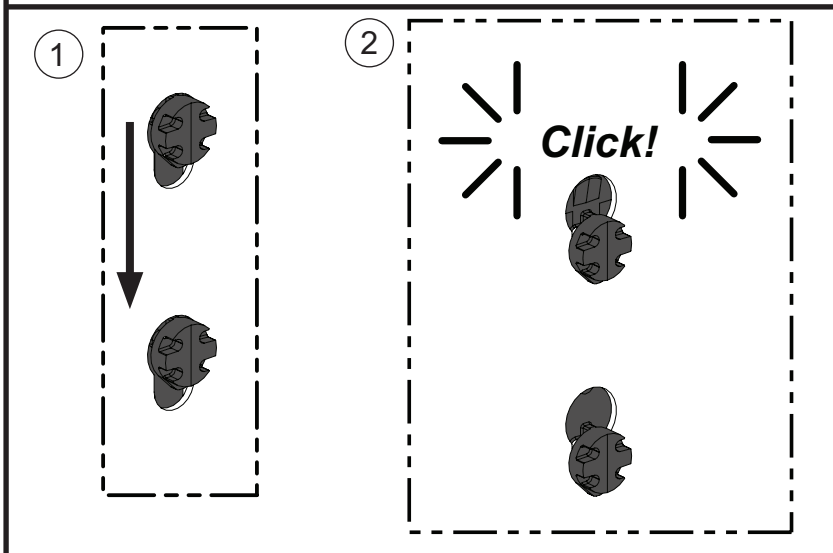

FDUSP6

FlexCore™ Fiber Spool 6-pack
Color Coordinated Kit
shown implemented on FlexCore™ system

Components included

Fiber Spools
Qty: 6
(1 of each color 1 thru 6)

Enclosure Door Labels
Qty: 1 sheet

Fiber Spool Installation & Removal

- Install buttons on the back of the Fiber Spool into the keyholes in the FlexCore™ Vertical Cable Manager
- Push Fiber Spool downward until a clicking sound is heard and Fiber Spool is completely engaged
- **Removal** - Use one hand to pull top tab of the Fiber Spool out while simultaneously pushing spool upward

Rear View of Fiber Spool Install

Fiber Spool Removal

Affixing the Enclosure Door labels

- Enclosure Door Labels have 2 labels for each Fiber Spool. Each Fiber Spool can manage cables for 2 enclosures
- A set of tick marks is located on both the right & left side of the Enclosure Door to aid in proper placement of the Labels
- The Enclosure Door Labels should be applied to the same side that the Fiber Spools will reside
- See FS204 FlexCore™ Front-Access Patchcord routing guide for further information & configurations

Enclosure Door Labels
2 Labels per Fiber Spool

Right-Hand Fiber Spool Install

Use tick-marks, located on each side of the Enclosure Doors, to align the Enclosure Door Labels

Left-Hand Fiber Spool Install