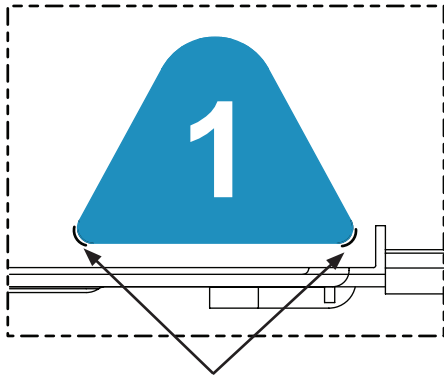

- Install buttons on the back of the Fiber Spool into the keyholes in the FlexCore™ Vertical Cable Manager
- Push Fiber Spool downward until a clicking sound is heard and Fiber Spool is completely engaged
- **Removal** - Use one hand to pull top tab of the Fiber Spool out while simultaneously pushing spool upward

Rear View of Fiber Spool Install

Fiber Spool Removal

Affixing the Enclosure Door labels

- Enclosure Door Labels have 2 labels for each Fiber Spool. Each Fiber Spool can manage cables for 2 enclosures
- A set of tick marks is located on both the right & left side of the Enclosure Door to aid in proper placement of the Labels
- The Enclosure Door Labels should be applied to the same side that the Fiber Spools will reside
- See FS204 FlexCore™ Front-Access Patchcord routing guide for further information & configurations

Enclosure Door Labels
2 Labels per Fiber Spool

Right-Hand Fiber Spool Install

Use tick-marks, located on each side of the Enclosure Doors, to align the Enclosure Door Labels

Left-Hand Fiber Spool Install