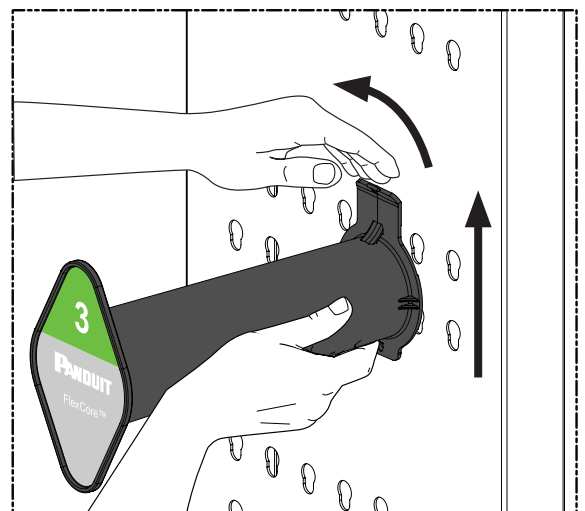

FDUSP6

FlexCore™ Fiber Spool 6-pack
Color Coordinated Kit
shown implemented on FlexCore™ system

Components included

Fiber Spools
Qty: 6
(1 of each color 1 thru 6)

Enclosure Door Labels
Qty: 1 sheet

Fiber Spool Installation & Removal

- Install buttons on the back of the Fiber Spool into the keyholes in the FlexCore™ Vertical Cable Manager
- Push Fiber Spool downward until a clicking sound is heard and Fiber Spool is completely engaged
- **Removal** - Use one hand to pull top tab of the Fiber Spool out while simultaneously pushing spool upward

Rear View of Fiber Spool Install

Fiber Spool Removal

Affixing the Enclosure Door labels

- Enclosure Door Labels have 2 labels for each Fiber Spool. Each Fiber Spool can manage cables for 2 enclosures
- A set of tick marks is located on both the right & left side of the Enclosure Door to aid in proper placement of the Labels
- The Enclosure Door Labels should be applied to the same side that the Fiber Spools will reside
- See FS204 FlexCore™ Front-Access Patchcord routing guide for further information & configurations