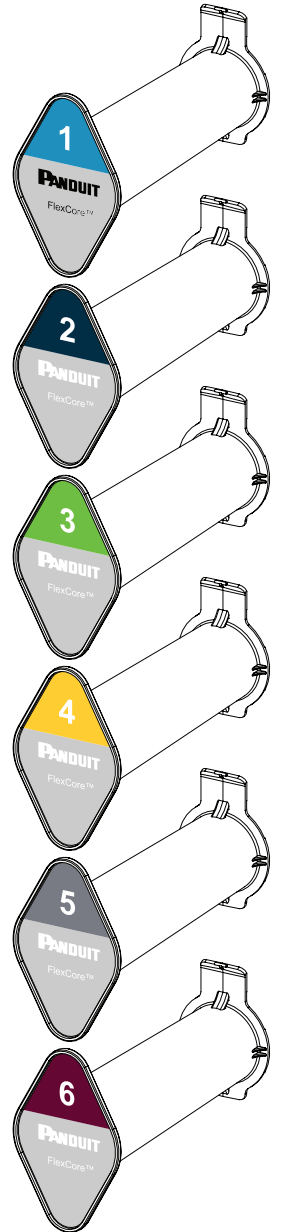

FDUSP6

FlexCore™ Fiber Spool 6-pack
Color Coordinated Kit
shown implemented on FlexCore™ system

Components included

Fiber Spools
Qty: 6
(1 of each color 1 thru 6)

Enclosure Door Labels
Qty: 1 sheet

Fiber Spool Installation & Removal

- Install buttons on the back of the Fiber Spool into the keyholes in the FlexCore™ Vertical Cable Manager
- Push Fiber Spool downward until a clicking sound is heard and Fiber Spool is completely engaged
- **Removal** - Use one hand to pull top tab of the Fiber Spool out while simultaneously pushing spool upward

Rear View of Fiber Spool Install

Fiber Spool Removal

Affixing the Enclosure Door labels

- Enclosure Door Labels have 2 labels for each Fiber Spool. Each Fiber Spool can manage cables for 2 enclosures
- A set of tick marks is located on both the right & left side of the Enclosure Door to aid in proper placement of the Labels
- The Enclosure Door Labels should be applied to the same side that the Fiber Spools will reside
- See FS204 FlexCore™ Front-Access Patchcord routing guide for further information & configurations

Enclosure Door Labels
2 Labels per Fiber Spool

Right-Hand Fiber Spool Install

Use tick-marks, located on each side of the Enclosure Doors, to align the Enclosure Door Labels

Left-Hand Fiber Spool Install