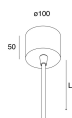

Features

Use: Indoor
 Type of installation: WALL, SUSPENDED, CEILING MOUNTED
 Emission: DIRECT
 Optics: OPAL
 Colour: WHITE
 Dimming: ON/OFF
 Emergency: NO
 L: 800mm
 A: 800mm
 H: 81mm
 Made in: ITALY
 Warranty: 5 years
 Weight: 12.6kg

[View more product info](#)

MOUNTING ACCESSORIES

ROTO: ALIMENTAZIONE L1200 3P. BIA

104423.01

ROTO: ALIMENTAZIONE L3000 3P. BIA.

104425.01

ROTO: D=800 KIT 4 SOSP. L3000

104428.99
