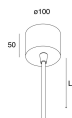

Features

Use: Indoor
 Type of installation: WALL, SUSPENDED, CEILING MOUNTED
 Emission: DIRECT
 Optics: OPAL
 Colour: WHITE
 Dimming: ON/OFF
 Emergency: NO
 L: 800mm
 A: 800mm
 H: 81mm
 Made in: ITALY
 Warranty: 5 years
 Weight: 12.6kg

[View more product info](#)

MOUNTING ACCESSORIES

ROTO: ALIMENTAZIONE L1200 3P. BIA

104423.01

ROTO: ALIMENTAZIONE L3000 3P. BIA.

104425.01

ROTO: D=800 KIT 4 SOSP. L3000

104428.99
