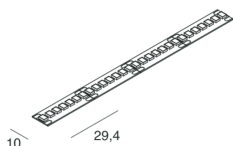

STRIP LED

100942.99

novalux
ITALIAN LIGHTING DESIGN SINCE 1948

Features

Use: Indoor
Dimming: WITH ACCESSORY
Emergency: WITH ACCESSORY
L: 5000mm
A: 10mm
Warranty: 5 years
Weight: 0.15kg

Tech data

Luminous flux in emergency: L min = 30 L max = 110 - 1h: 18% / 3h: 7%
IP: 20
Insulation class: III
Supply voltage: 24 Vdc
Energy efficiency class: E
SELV: No

Source

Light source: LED
Source power: 22W/m
Source luminous flux: 2804lm
Colour temperature: 4000K
CRI: >80
LED lifespan: 30000h L70 B20

Compliance

CEI EN 60598-1:2015 + A11:2009. IEC 60598-2:2015 2-1

Standards

Photobiological risk: RISK GROUP 1 Certified fixture in RISK GROUP 1 (Low Risk)-The fixture does not pose a hazard due to normal behavioral limitations on exposure - in accordance with CEI EN 62471:2010-01, IEC TR 62778:2014.

[View more product info](#)

Novalux S.r.l. via Marzabotto, 2 40050 Funo di Argelato (BO) Italy
Tel: +39 051 860558 · Fax +39 051 6647859 · Mail: info@novalux.it · VAT number 00536541204 · novalux.com
Company subject to the management and coordination by SLV GmbH

This technical data sheet is owned by Novalux S.r.l., all rights reserved. Novalux S.r.l. reserves the right to make changes without prior notice.