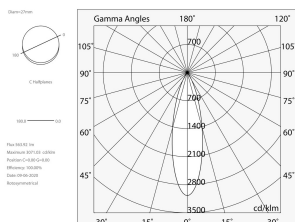

FORTY8 TRACK

108527.01

novalux
ITALIAN LIGHTING DESIGN SINCE 1948

Features

Use: Indoor
Type of installation: TRACK
Emission: DIRECT
Optics: SPOT
Beam: 35°
Colour: WHITE
Dimming: DALI
Emergency: NO
H: 400mm
ø: Ø26
Warranty: 5 years
Weight: 0.33kg

Tech data

Luminaire input power: 9W
Luminaire luminous flux: 585lm
IP: 20
Insulation class: III
Supply voltage: 48 Vdc
SELV: Si

Source

Light source: LED
Source power: 7W
Colour temperature: 4000K
CRI: >90
Colour tolerance: 3 Step MacAdam
LED lifespan: 30000h L70 B20

Compliance

CEI EN 60598-1:2015 + A11:2009. IEC 60598-2:2015 2-1

Standards

Photobiological risk: RISK GROUP 1 Certified fixture in RISK GROUP 1 (Low Risk)-The fixture does not pose a hazard due to normal behavioral limitations on exposure - in accordance with CEI EN 62471:2010-01, IEC TR 62778:2014.

[View more product info](#)

Novalux S.r.l. via Marzabotto, 2 40050 Funo di Argelato (BO) Italy
Tel: +39 051 860558 · Fax +39 051 6647859 · Mail: info@novalux.it · VAT number 00536541204 · novalux.com
Company subject to the management and coordination by SLV GmbH

This technical data sheet is owned by Novalux S.r.l., all rights reserved. Novalux S.r.l. reserves the right to make changes without prior notice.