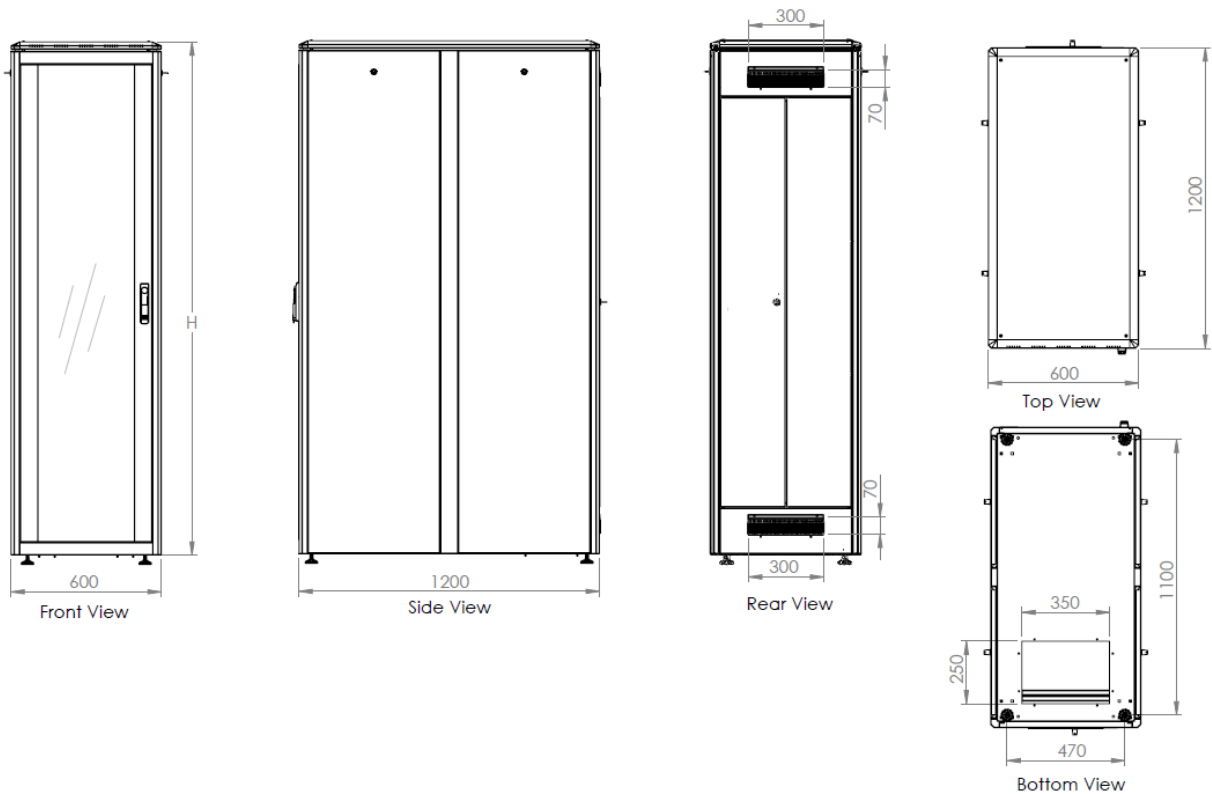

Technical Drawings

Network Cabinet Unique Series - 600 mm width x 600 mm depth

Network Cabinet Unique Series - 600 mm width x 800 mm depth

Network Cabinet Unique Series - 600 mm width x 1000 mm depth

Network Cabinet Unique Series - 600 mm width x 1200 mm depth

Network Cabinet Unique Series - 800 mm width x 800 mm depth

Network Cabinet Unique Series - 800 mm width x 1000 mm depth