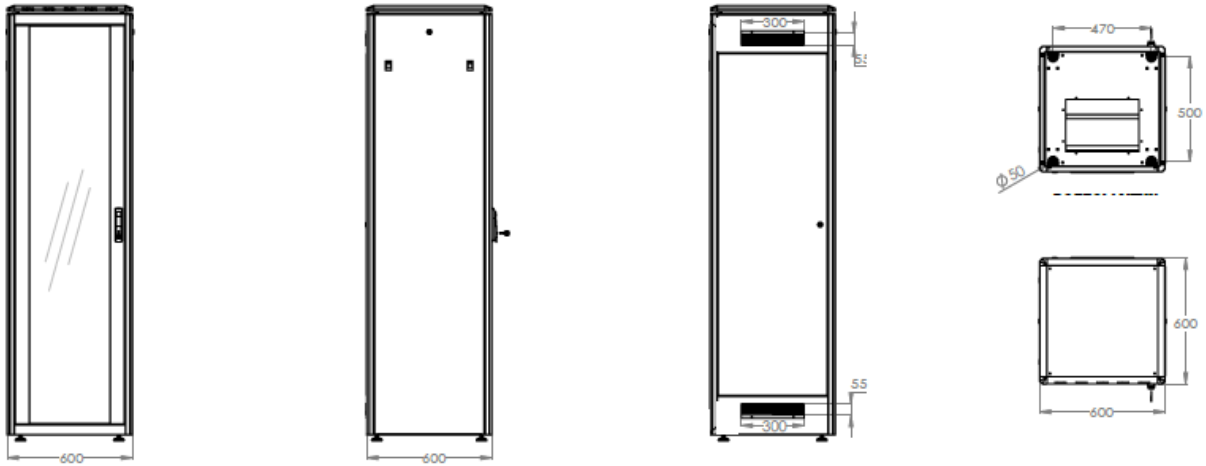

Network Cabinet Unique Series - 800 mm width x 1000 mm depth

DN-19 26U-8/10-1	DIGITUS® 26U network cabinet 1342x800x1000 mm, color grey (RAL 7035)
DN-19 26U-8/10-B-1	DIGITUS® 26U network cabinet 1342x800x1000 mm, color black (RAL 9005)
DN-19 42U-8/10-1	DIGITUS® 42U network cabinet 2053x800x1000 mm, color grey (RAL 7035)
DN-19 42U-8/10-B-1	DIGITUS® 42U network cabinet 2053x800x1000 mm, color black (RAL 9005)
DN-19 47U-8/10-1	DIGITUS® 47U network cabinet 2275x800x1000 mm, color grey (RAL 7035)
DN-19 47U-8/10-B-1	DIGITUS® 47U network cabinet 2275x800x1000 mm, color black (RAL 9005)

Network Cabinet Unique Series - 800 mm width x 1200 mm depth

DN-19 42U-8/12-1	DIGITUS® 42U network cabinet, 2053x800x1200 mm, color grey (RAL 7035)
DN-19 42U-8/12-1B	DIGITUS® 42U network cabinet, 2053x800x1200 mm, color black (RAL 7035)
DN-19 47U-8/12-1	DIGITUS® 47U network cabinet, 2275x800x1200 mm, color grey (RAL 7035)
DN-19 47U-8/12-1B	DIGITUS® 47U network cabinet, 2274x800x1200 mm, color black (RAL 7035)

Technical Drawings

Network Cabinet Unique Series - 600 mm width x 600 mm depth

Network Cabinet Unique Series - 600 mm width x 800 mm depth

Network Cabinet Unique Series - 600 mm width x 1000 mm depth

Network Cabinet Unique Series - 600 mm width x 1200 mm depth

Network Cabinet Unique Series - 800 mm width x 800 mm depth

Network Cabinet Unique Series - 800 mm width x 1000 mm depth