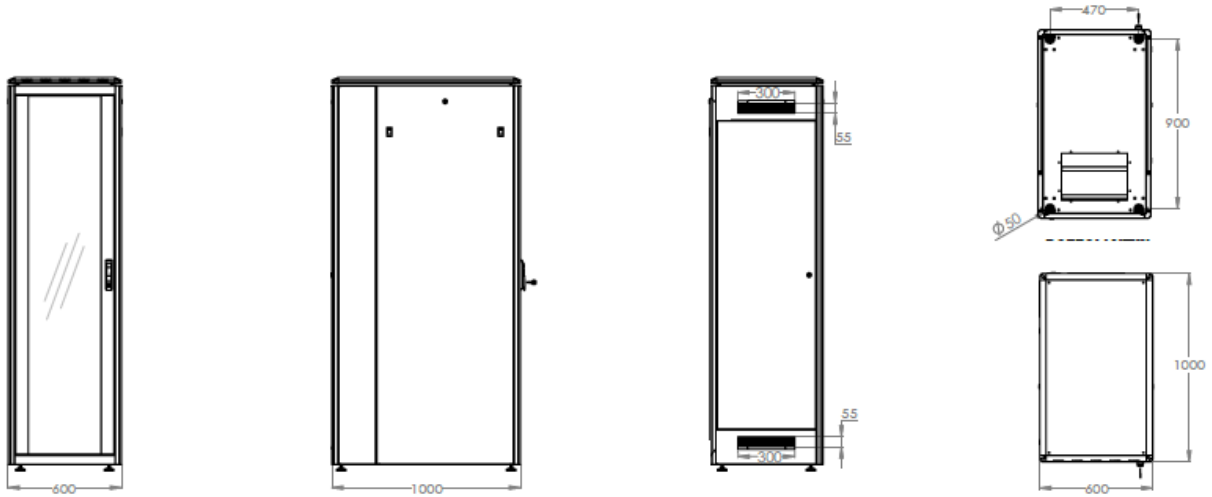

Technical Drawings

Network Cabinet Unique Series - 600 mm width x 600 mm depth

Network Cabinet Unique Series - 600 mm width x 800 mm depth

Network Cabinet Unique Series - 600 mm width x 1000 mm depth

Network Cabinet Unique Series - 600 mm width x 1200 mm depth

Network Cabinet Unique Series - 800 mm width x 800 mm depth

Network Cabinet Unique Series - 800 mm width x 1000 mm depth