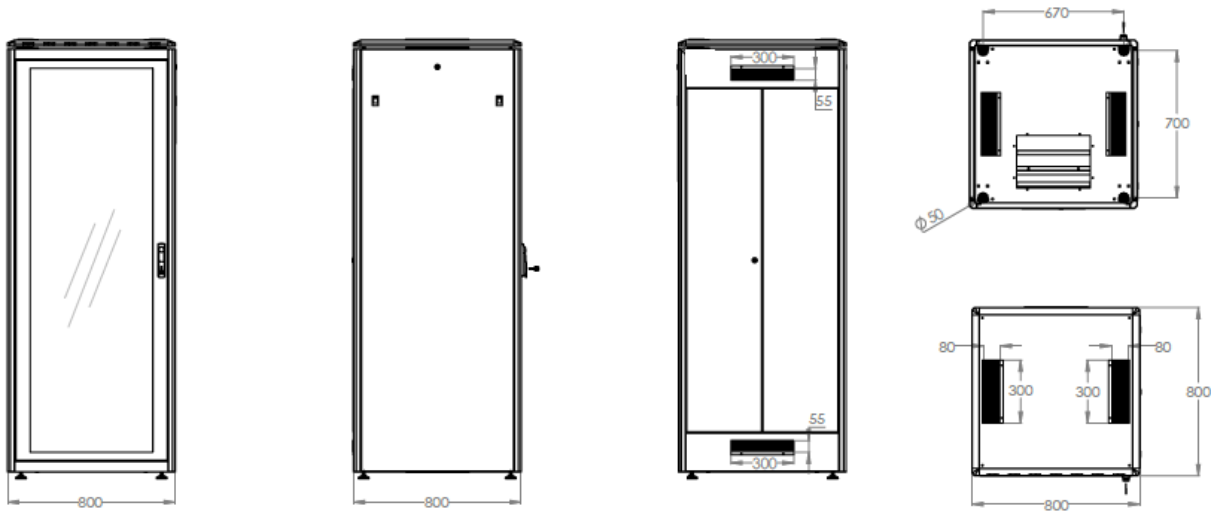

Technical Drawings

Network Cabinet Unique Series - 600 mm width x 600 mm depth

Network Cabinet Unique Series - 600 mm width x 800 mm depth

Network Cabinet Unique Series - 600 mm width x 1000 mm depth

Network Cabinet Unique Series - 600 mm width x 1200 mm depth

Network Cabinet Unique Series - 800 mm width x 800 mm depth

Network Cabinet Unique Series - 800 mm width x 1000 mm depth