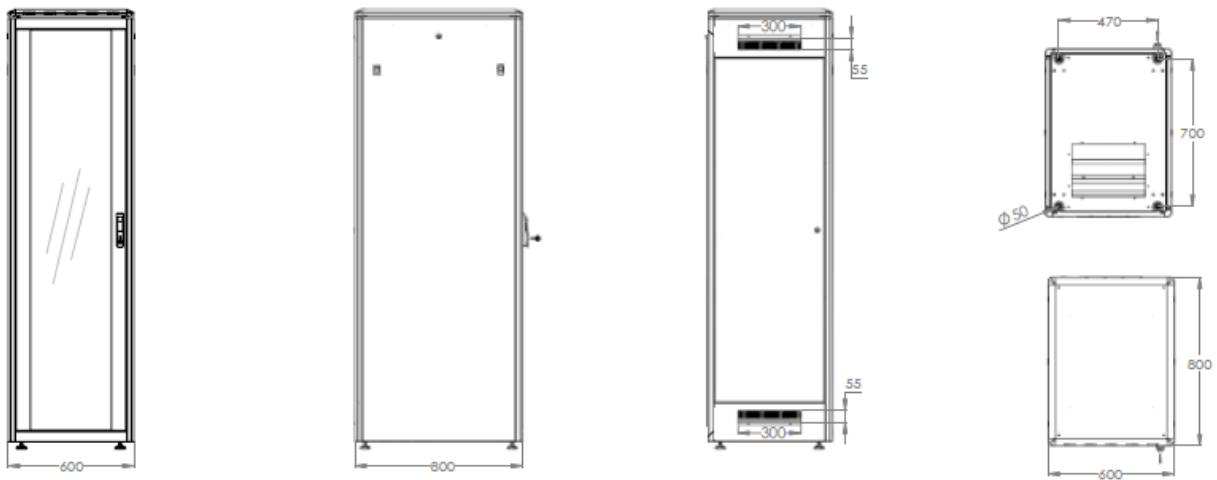

Network Cabinet Unique Series - 800 mm width x 1200 mm depth

DN-19 42U-8/12-1	DIGITUS® 42U network cabinet, 2053x800x1200 mm, color grey (RAL 7035)
DN-19 42U-8/12-1B	DIGITUS® 42U network cabinet, 2053x800x1200 mm, color black (RAL 7035)
DN-19 47U-8/12-1	DIGITUS® 47U network cabinet, 2275x800x1200 mm, color grey (RAL 7035)
DN-19 47U-8/12-1B	DIGITUS® 47U network cabinet, 2274x800x1200 mm, color black (RAL 7035)

Technical Drawings

Network Cabinet Unique Series - 600 mm width x 600 mm depth

Network Cabinet Unique Series - 600 mm width x 800 mm depth

Network Cabinet Unique Series - 600 mm width x 1000 mm depth

Network Cabinet Unique Series - 600 mm width x 1200 mm depth

Network Cabinet Unique Series - 800 mm width x 800 mm depth

Network Cabinet Unique Series - 800 mm width x 1000 mm depth