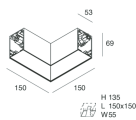

HERO: MOD.CIECO ANG.DX 150 CAP

108678.21