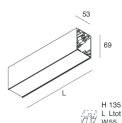

HERO: MOD.CIECO 1120 CAP

108679.21