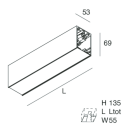

COMPLETION ACCESSORIES

HERO: MOD.CIECO 250 CAP

108676.21