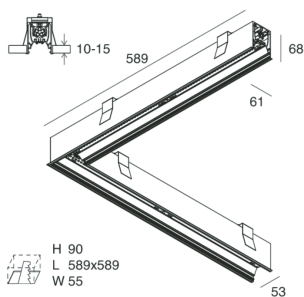

## Features

Use: Indoor  
Type of installation: RECESSED INTO PLASTERBOARD  
Emission: DIRECT  
Optics: MICROPRISMATIZED  
Colour: WHITE  
Dimming: ON/OFF  
Emergency: NO  
L: 589x589mm  
A: 61mm  
H: 68mm  
Made in: ITALY  
Warranty: 5 years  
Weight: 2.1kg