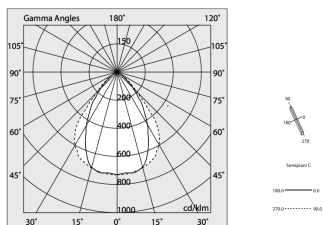

## Features

Use: Indoor  
Type of installation: RECESSED INTO PLASTERBOARD  
Emission: DIRECT  
Optics: MICROPRISMATIZED  
Colour: WHITE  
Dimming: ON/OFF  
Emergency: NO  
L: 589x589mm  
A: 61mm  
H: 68mm  
Made in: ITALY  
Warranty: 5 years  
Weight: 2.1kg