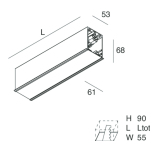

HERO C

108834.02H + 108901.99

novalux
ITALIAN LIGHTING DESIGN SINCE 1948

COMPLETION ACCESSORIES

HERO C: MOD.CIECO 250 NE

108852.02