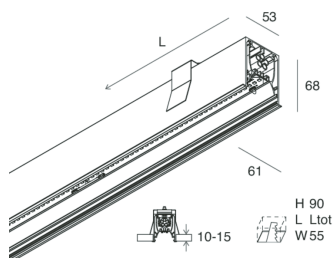

HERO C

108834.02H + 108901.99

novalux
ITALIAN LIGHTING DESIGN SINCE 1948

Features

Use: Indoor
Type of installation: RECESSED INTO PLASTERBOARD
Emission: DIRECT
Optics: OPAL
Colour: BLACK
Dimming: PUSH, DALI
Emergency: NO
L: 1120mm
A: 61mm
H: 68mm
Made in: ITALY
Warranty: 5 years
Weight: 2.8kg