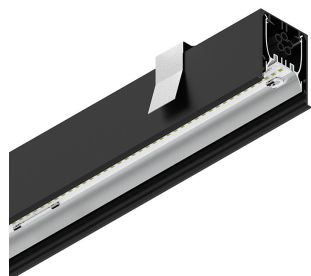

HERO C

108834.02H + 108901.99

novalux
ITALIAN LIGHTING DESIGN SINCE 1948

Features

Use: Indoor
Type of installation: RECESSED INTO PLASTERBOARD
Emission: DIRECT
Optics: OPAL
Colour: BLACK
Dimming: PUSH, DALI
Emergency: NO
L: 1120mm
A: 61mm
H: 68mm
Made in: ITALY
Warranty: 5 years
Weight: 2.8kg

Tech data

Luminaire input power: 28.5W
Luminaire luminous flux: 2147lm
IP: 40
Insulation class: I
Supply voltage: 220-240V 50/60Hz
SELV: Si

Source

Light source: LED
Source power: 24W
Colour temperature: 4000K
CRI: >90
Colour tolerance: 3 Step MacAdam
LED lifespan: 50000h L80 B20