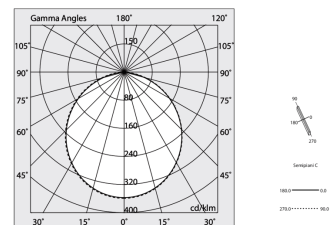

HERO C

108834.02H + 108901.99

novalux
ITALIAN LIGHTING DESIGN SINCE 1948

Features

Use: Indoor
Type of installation: RECESSED INTO PLASTERBOARD
Emission: DIRECT
Optics: OPAL
Colour: BLACK
Dimming: PUSH, DALI
Emergency: NO
L: 1120mm
A: 61mm
H: 68mm
Made in: ITALY
Warranty: 5 years
Weight: 2.8kg