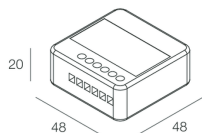

GIADA SYSTEM

105917.99

novalux

ITALIAN LIGHTING DESIGN SINCE 1948

Features

Use: Indoor
Dimming: PUSH
Emergency: NO
L: 48mm
A: 48mm
H: 20mm
D: 51mm
Made in: ITALY
Warranty: 3 years
Weight: 0.095kg

Tech data

IP: 20
Insulation class: III
Supply voltage: 48 Vdc
SELV: Si