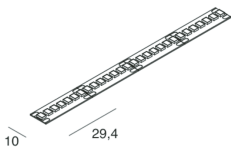

STRIP LED

100944.99

novalux
ITALIAN LIGHTING DESIGN SINCE 1948

Features

Use: Indoor/Outdoor
Dimming: WITH ACCESSORY
Emergency: WITH ACCESSORY
L: 5000mm
A: 10mm
Warranty: 5 years
Weight: 0.15kg

Tech data

Luminous flux in emergency: L min = 30 L max = 110 - 1h: 18% / 3h: 7%
IP: 65
Insulation class: III
Supply voltage: 24 Vdc
Energy efficiency class: F
SELV: No

Source

Light source: LED
Source power: 22W/m
Source luminous flux: 2594lm
Colour temperature: 4000K
CRI: >80
LED lifespan: 30000h L70 B20

Compliance

CEI EN 60598-1:2015 + A11:2009. IEC 60598-2:2015 2-1

Standards

Photobiological risk: RISK GROUP 1 Certified fixture in RISK GROUP 1 (Low Risk)-The fixture does not pose a hazard due to normal behavioral limitations on exposure - in accordance with CEI EN 62471:2010-01, IEC TR 62778:2014.

[View more product info](#)

Novalux S.r.l. via Marzabotto, 2 40050 Funo di Argelato (BO) Italy
Tel: +39 051 860558 · Fax +39 051 6647859 · Mail: info@novalux.it · VAT number 00536541204 · novalux.com
Company subject to the management and coordination by SLV GmbH

This technical data sheet is owned by Novalux S.r.l., all rights reserved. Novalux S.r.l. reserves the right to make changes without prior notice.