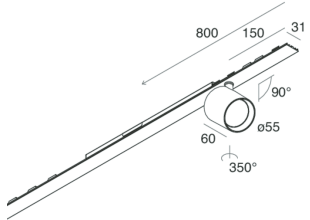

Novalux S.r.l. via Marzabotto, 2 40050 Funo di Argelato (BO) Italy
Tel: +39 051 860558 · Fax +39 051 6647859 · Mail: info@novalux.it · VAT number 00536541204 · novalux.com
Company subject to the management and coordination by SLV GmbH

This technical data sheet is owned by Novalux S.r.l., all rights reserved. Novalux S.r.l. reserves the right to make changes without prior notice.