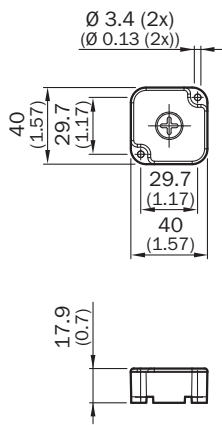

Dimensional drawing (Dimensions in mm (inch))