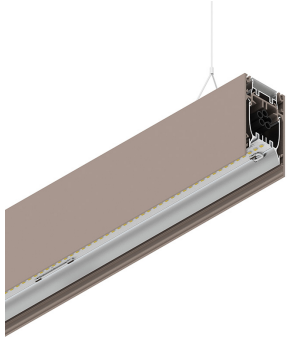

HERO B

108776.21H

novalux
ITALIAN LIGHTING DESIGN SINCE 1948

Features

Use: Indoor
Type of installation: SUSPENDED
Emission: DIRECT/INDIRECT
Colour: CAPPUCCINO
Dimming: PUSH
Emergency: NO
L: 2800mm
A: 53mm
H: 92mm
Made in: ITALY
Warranty: 5 years
Weight: 10kg

Tech data

Luminaire input power: 132.5W
Indirect luminous flux: 6226lm
IP: 40
Insulation class: I
Supply voltage: 220-240V 50/60Hz
SELV: Si

Source

Light source: LED
Source power: 113W
Colour temperature: 2700K
CRI: >90
Colour tolerance: 3 Step MacAdam
LED lifespan: 50000h L80 B20