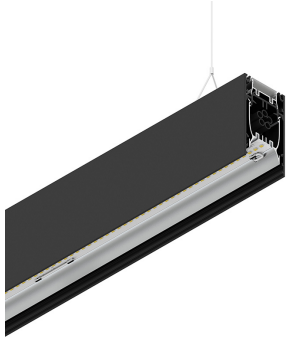

HERO B

108778.02H

novalux
ITALIAN LIGHTING DESIGN SINCE 1948

Features

Use: Indoor
Type of installation: SUSPENDED
Emission: DIRECT/INDIRECT
Colour: BLACK
Dimming: PUSH
Emergency: NO
L: 1400mm
A: 53mm
H: 92mm
Made in: ITALY
Warranty: 5 years
Weight: 5kg

Tech data

Luminaire input power: 62.9W
Indirect luminous flux: 2830lm
IP: 40
Insulation class: I
Supply voltage: 220-240V 50/60Hz
SELV: Si

Source

Light source: LED
Source power: 55W
Colour temperature: 3000K
CRI: >90
Colour tolerance: 3 Step MacAdam
LED lifespan: 50000h L80 B20