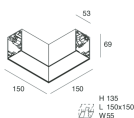

HERO: MOD.CIECO ANG.SX 150 BIA

108677.01