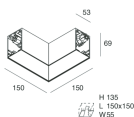

HERO: MOD.CIECO ANG.DX 150 BIA

108678.01