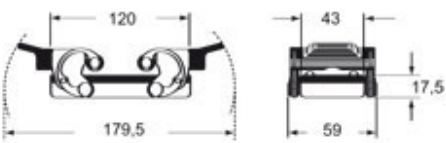

Part number

MHVW 24.25

Catalogue drawings

CHCW G

Notes

Dimensions shown in mm are not binding and may be changed without notice.