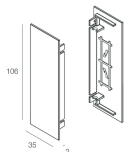

RECTA

111410.21

novalux
ITALIAN LIGHTING DESIGN SINCE 1948

COMPLETION ACCESSORIES

RECTA: COPPIA TESTATE CP

111428.21