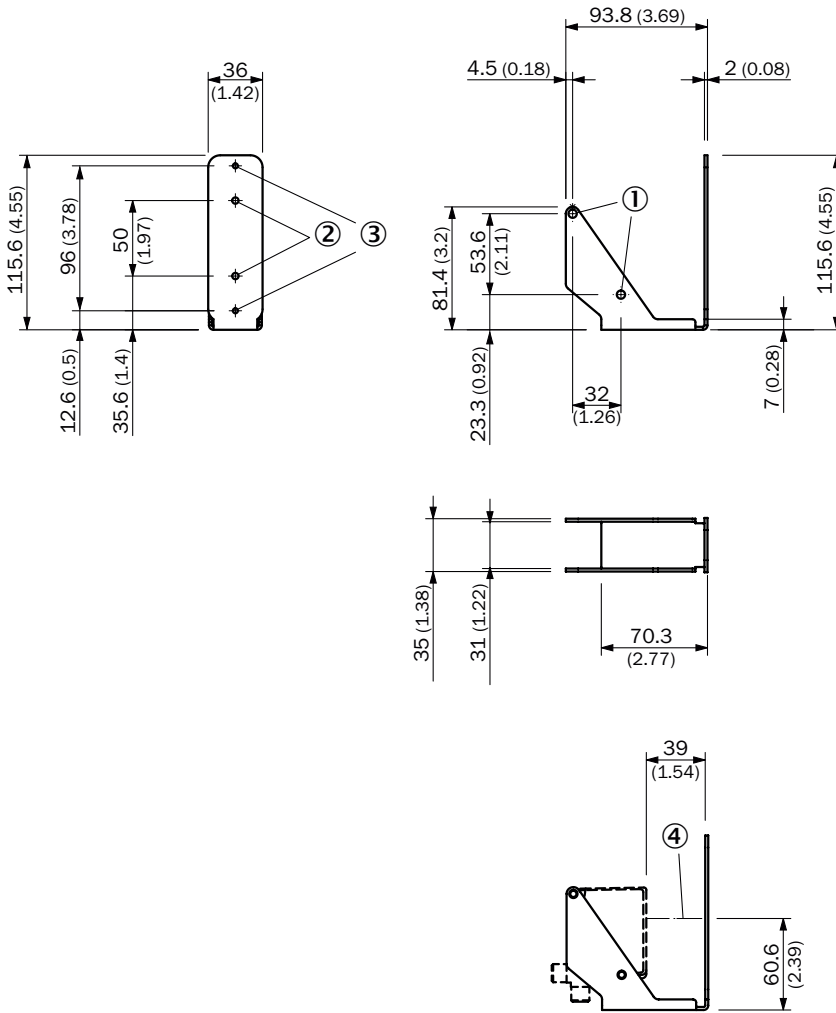

REFLECTORHOLDER SD25

SICK
Sensor Intelligence.

Ordering information

Type	Part no.
REFLECTORHOLDER SD25	2107380

Other models and accessories → www.sick.com/

Detailed technical data

Technical specifications

Accessory group	Terminal and alignment brackets
Accessory family	Alignment brackets
Suitable for	AS30
Material	Steel, zinc coated
Items supplied	Reflector holder, screw set for AS30 and reflector PL25FA (5340878)
Description	Holder for reflector foil (scope of delivery AS30) or accessory reflector. Simply align and set the correct scanning distance.

Dimensional drawing (Dimensions in mm (inch))

- ① Sensor fixing hole, Ø 5.5 mm
- ② Reflector fixing hole, Ø 4.2 mm
- ③ M4 reflector fixing hole
- ④ Optical axis

SICK AT A GLANCE

SICK is one of the leading manufacturers of intelligent sensors and sensor solutions for industrial applications. A unique range of products and services creates the perfect basis for controlling processes securely and efficiently, protecting individuals from accidents and preventing damage to the environment.