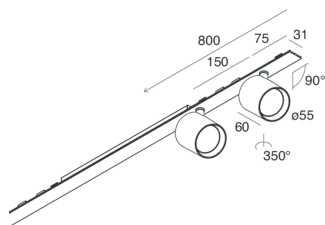

## Features

Use: Indoor

Type of installation: RECESSED INTO PLASTERBOARD, SUSPENDED, CEILING MOUNTED

Emission: ADJUSTABLE

Optics: SPOT

Beam: 34°

Colour: BLACK

Dimming: ON/OFF

Emergency: NO

L: 800mm

A: 31mm

Made in: ITALY

Warranty: 5 years