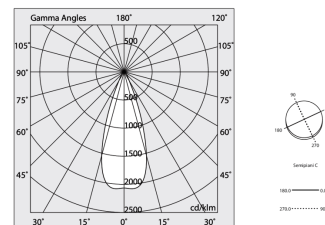

P-30 STRIP LED

105848.21

novalux
ITALIAN LIGHTING DESIGN SINCE 1948

Features

Use: Indoor
Type of installation: RECESSED INTO PLASTERBOARD, SUSPENDED, CEILING MOUNTED
Emission: ADJUSTABLE
Optics: SPOT
Beam: 34°
Colour: CAPPUCCINO
Dimming: ON/OFF
Emergency: NO
L: 800mm
A: 31mm
Made in: ITALY
Warranty: 5 years
Weight: 0.9kg

Tech data

Luminaire input power: 19.6W
Luminaire luminous flux: 1982lm
IP: 20
Insulation class: I
Supply voltage: 220-240V 50/60Hz
SELV: Si

Source

Light source: LED
Source power: 18W
Source luminous flux: 2240lm
Colour temperature: 4000K
CRI: >90
Colour tolerance: 2 Step MacAdam
LED lifespan: 50000h L80 B20