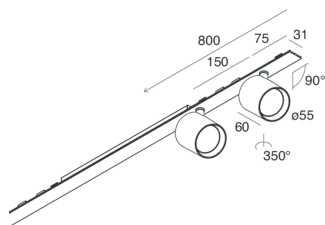

P-30 STRIP LED

105848.21

novalux
ITALIAN LIGHTING DESIGN SINCE 1948

Features

Use: Indoor
Type of installation: RECESSED INTO PLASTERBOARD, SUSPENDED, CEILING MOUNTED
Emission: ADJUSTABLE
Optics: SPOT
Beam: 34°
Colour: CAPPUCCINO
Dimming: ON/OFF
Emergency: NO
L: 800mm
A: 31mm
Made in: ITALY
Warranty: 5 years
Weight: 0.9kg

Tech data

Luminaire input power: 19.6W
Luminaire luminous flux: 1982lm
IP: 20
Insulation class: I
Supply voltage: 220-240V 50/60Hz
SELV: Si

Source

Light source: LED
Source power: 18W
Source luminous flux: 2240lm
Colour temperature: 4000K
CRI: >90
Colour tolerance: 2 Step MacAdam
LED lifespan: 50000h L80 B20