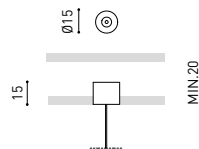

FASTENING
STEEL CABLE TRIMLESS*
A023-00-05- | W | N |