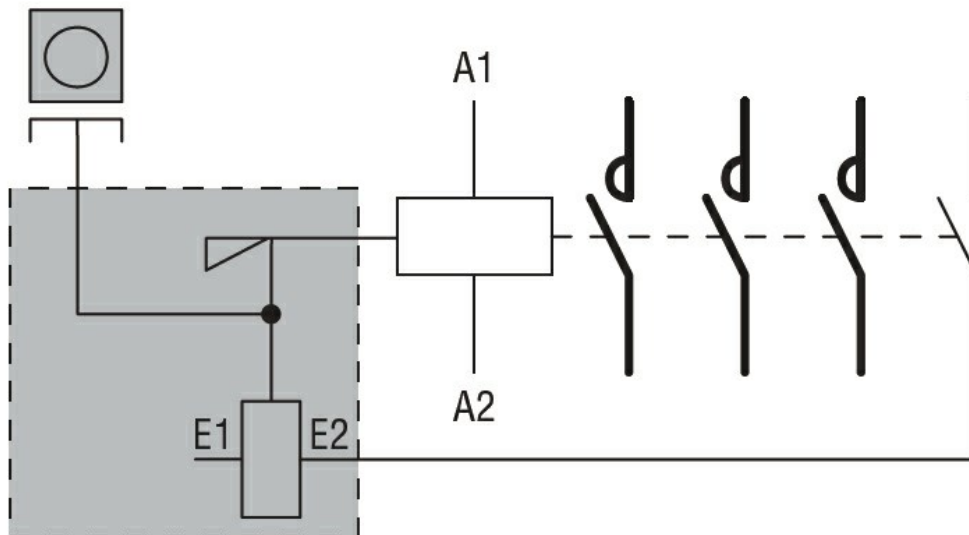

**Dimensions**

**Wiring diagrams**

**Certifications and compliance**

**Compliance**

CSA C22.2 n° 60947-1  
IEC/EN 60947-1  
UL 60947-1

**Certificates**

CSA  
cURus  
EAC

**ETIM classification**

ETIM 8.0

EC002498 -  
Accessories/spare  
parts for low-  
voltage switch  
technology