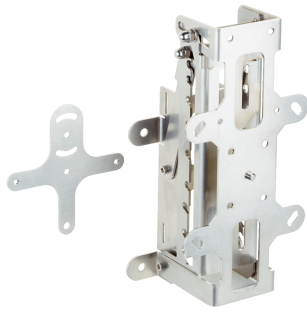

Mounting kit

SICK
Sensor Intelligence.

Illustration may differ

Ordering information

Type	Part no.
Mounting kit	1081413

Other models and accessories → www.sick.com/

Detailed technical data

Technical specifications

Accessory group	Terminal and alignment brackets
Accessory family	Alignment brackets
Description	Mounting kit for mast mount. When mounting with tightening straps, suitable for mast diameter of 95 mm or greater.