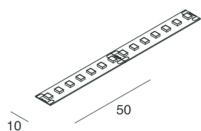

STRIP LED

100947.99

novalux
ITALIAN LIGHTING DESIGN SINCE 1948

Features

Use: Indoor/Outdoor
Dimming: WITH ACCESSORY
Emergency: WITH ACCESSORY
L: 5000mm
A: 10mm
Warranty: 5 years
Weight: 0.15kg

Tech data

Luminous flux in emergency: L min = 40 L max = 170 - 1h: 17% / 3h: 7%
IP: 65
Insulation class: III
Supply voltage: 24 Vdc
Energy efficiency class: F
SELV: No

Source

Light source: LED
Source power: 14.4W/m
Source luminous flux: 1578lm
Colour temperature: 3000K
CRI: >80
LED lifespan: 30000h L70 B20

Compliance

CEI EN 60598-1:2015 + A11:2009. IEC 60598-2:2015 2-1

Standards

Photobiological risk: RISK GROUP 1 Certified fixture in RISK GROUP 1 (Low Risk)-The fixture does not pose a hazard due to normal behavioral limitations on exposure - in accordance with CEI EN 62471:2010-01, IEC TR 62778:2014.

[View more product info](#)

Novalux S.r.l. via Marzabotto, 2 40050 Funo di Argelato (BO) Italy
Tel: +39 051 860558 · Fax +39 051 6647859 · Mail: info@novalux.it · VAT number 00536541204 · novalux.com
Company subject to the management and coordination by SLV GmbH

This technical data sheet is owned by Novalux S.r.l., all rights reserved. Novalux S.r.l. reserves the right to make changes without prior notice.