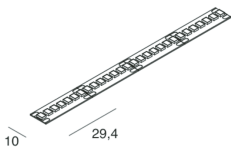

STRIP LED

100941.99

novalux
ITALIAN LIGHTING DESIGN SINCE 1948

Features

Use: Indoor
Dimming: WITH ACCESSORY
Emergency: WITH ACCESSORY
L: 5000mm
A: 10mm
Warranty: 5 years
Weight: 0.15kg

Tech data

Luminous flux in emergency: L min = 30 L max = 110 - 1h: 18% / 3h: 7%
IP: 20
Insulation class: III
Supply voltage: 24 Vdc
Energy efficiency class: E
SELV: No

Source

Light source: LED
Source power: 22W/m
Source luminous flux: 2788lm
Colour temperature: 3000K
CRI: >80
LED lifespan: 30000h L70 B20

Compliance

CEI EN 60598-1:2015 + A11:2009. IEC 60598-2:2015 2-1

Standards

Photobiological risk: RISK GROUP 1 Certified fixture in RISK GROUP 1 (Low Risk)-The fixture does not pose a hazard due to normal behavioral limitations on exposure - in accordance with CEI EN 62471:2010-01, IEC TR 62778:2014.

[View more product info](#)

Novalux S.r.l. via Marzabotto, 2 40050 Funo di Argelato (BO) Italy
Tel: +39 051 860558 · Fax +39 051 6647859 · Mail: info@novalux.it · VAT number 00536541204 · novalux.com
Company subject to the management and coordination by SLV GmbH

This technical data sheet is owned by Novalux S.r.l., all rights reserved. Novalux S.r.l. reserves the right to make changes without prior notice.