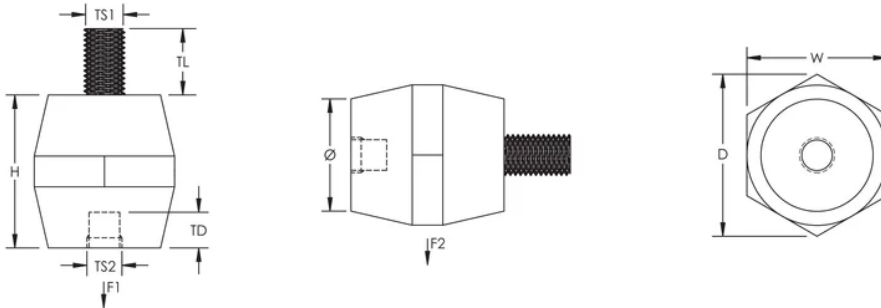

Height: 40-mm

Hex Width: 46-mm

Depth: 53-mm

Diameter: 40-mm

Thread Size 1: M8

Thread Length: 17-mm

Thread Size 2: M8

Thread Depth: 8-mm

Static Load 1: 11000 N

Static Load 2: 6500 N

Unit Weight: 0,11-kg

DIAGRAMS

AVERTISSEMENT

Les produits nVent doivent être installés et utilisés conformément aux consignes figurant dans les fiches d'instructions et les documents de formation des produits nVent. Les fiches d'instructions sont disponibles à l'adresse suivante: www.nvent.com et auprès de votre représentant du service client nVent. Une mauvaise installation, une utilisation incorrecte, une application erronée ou toute autre forme de non-respect scrupuleux des instructions et avertissements de nVent peuvent entraîner un dysfonctionnement du produit, des dommages matériels, des lésions corporelles graves et le décès et/ou annuler votre garantie.

Amérique du Nord

+1.800.753.9221

Option 1 – Customer Care

Option 2 – Technical Support

Europe

Netherlands:

+31 800-0200135

France:

+33 800 901 793

Europe

Germany:

800 1890272

Other Countries:

+31 13 5835404

APAC

Shanghai:

+ 86 21 2412 1618/19

Sydney:

+61 2 9751 8500

Our powerful portfolio of brands:
nVent.com **CADDY ERICO HOFFMAN RAYCHEM SCHROFF**
TRACER