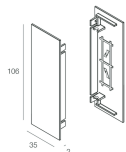

RECTA

111424.20

novalux
ITALIAN LIGHTING DESIGN SINCE 1948

COMPLETION ACCESSORIES

RECTA: COPPIA TESTATE CF

111428.20