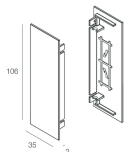

RECTA

111416.01

novalux
ITALIAN LIGHTING DESIGN SINCE 1948

COMPLETION ACCESSORIES

RECTA: COPPIA TESTATE BI

111428.01