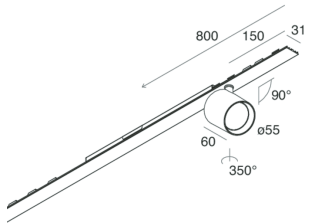

## Features

Use: Indoor  
Type of installation: RECESSED INTO PLASTERBOARD, SUSPENDED, CEILING MOUNTED  
Emission: ADJUSTABLE  
Optics: SPOT  
Beam: 34°  
Colour: CAPPUCCINO  
Dimming: ON/OFF  
Emergency: NO  
L: 800mm  
A: 31mm  
Made in: ITALY  
Warranty: 5 years

## Tech data

Luminaire input power: 14.9W  
Luminaire luminous flux: 901lm  
IP: 20  
Insulation class: I  
Supply voltage: 220-240V 50/60Hz  
SELV: Si