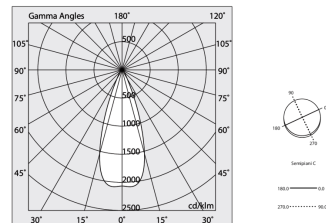

P-30 STRIP LED

1058B9.21

novalux
ITALIAN LIGHTING DESIGN SINCE 1948

Features

Use: Indoor
Type of installation: RECESSED INTO PLASTERBOARD, SUSPENDED, CEILING MOUNTED
Emission: ADJUSTABLE
Optics: SPOT
Beam: 34°
Colour: CAPPUCCINO
Dimming: ON/OFF
Emergency: NO
L: 800mm
A: 31mm
Made in: ITALY
Warranty: 5 years

Tech data

Luminaire input power: 14.9W
Luminaire luminous flux: 901lm
IP: 20
Insulation class: I
Supply voltage: 220-240V 50/60Hz
SELV: Si

Source

Light source: LED
Source power: 9W
Source luminous flux: 1015lm
Colour temperature: 3000K
CRI: >90
Colour tolerance: 2 Step MacAdam
LED lifespan: 50000h L80 B20

Compliance

CEI EN 60598-1:2015 + A11:2009. IEC 60598-2:2015 2-1, 2-2

Standards

Photobiological risk: RISK GROUP 1 Certified fixture in RISK GROUP 1 (Low Risk)-The fixture does not pose a hazard due to normal behavioral limitations on exposure - in accordance with CEI EN 62471:2010-01, IEC TR 62778:2014.

CAM edilizia: The product complies with the requirements for public buildings, ministerial decree of 23rd June 2022 n.256.

[View more product info](#)

Novalux S.r.l. via Marzabotto, 2 40050 Funo di Argelato (BO) Italy
Tel: +39 051 860558 · Fax +39 051 6647859 · Mail: info@novalux.it · VAT number 00536541204 · novalux.com
Company subject to the management and coordination by SLV GmbH

This technical data sheet is owned by Novalux S.r.l., all rights reserved. Novalux S.r.l. reserves the right to make changes without prior notice.