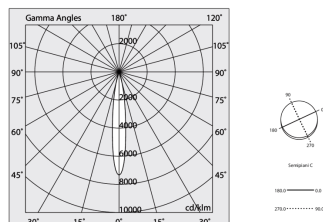

Novalux S.r.l. via Marzabotto, 2 40050 Funo di Argelato (BO) Italy
Tel: +39 051 860558 · Fax +39 051 6647859 · Mail: info@novalux.it · VAT number 00536541204 · novalux.com
Company subject to the management and coordination by SLV GmbH

This technical data sheet is owned by Novalux S.r.l., all rights reserved. Novalux S.r.l. reserves the right to make changes without prior notice.