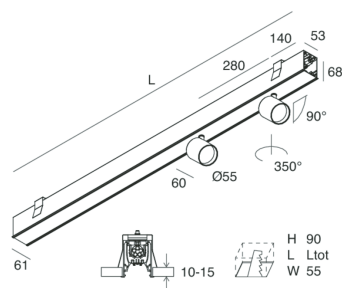

Novalux S.r.l. via Marzabotto, 2 40050 Funo di Argelato (BO) Italy
Tel: +39 051 860558 · Fax +39 051 6647859 · Mail: info@novalux.it · VAT number 00536541204 · novalux.com
Company subject to the management and coordination by SLV GmbH

This technical data sheet is owned by Novalux S.r.l., all rights reserved. Novalux S.r.l. reserves the right to make changes without prior notice.