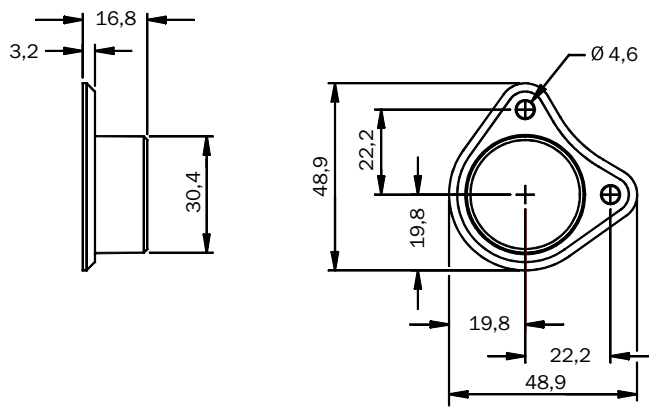

Dimensional drawing (Dimensions in mm (inch))