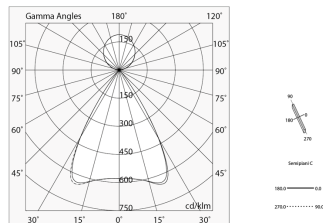

HERO B

108732.01

novalux
ITALIAN LIGHTING DESIGN SINCE 1948

Features

Use: Indoor
Type of installation: SUSPENDED
Emission: DIRECT/INDIRECT
Optics: MICRO OPTICS
Colour: WHITE
Dimming: ON/OFF
Emergency: NO
L: 1428mm
A: 53mm
H: 92mm
Made in: ITALY
Warranty: 5 years
Weight: 5kg

Tech data

Luminaire input power: 69W
Luminaire luminous flux: 6468lm
Direct luminous flux: 3638lm
Indirect luminous flux: 2830lm
IP: 40
Insulation class: I
Supply voltage: 220-240V 50/60Hz
UGR: <19
SELV: Si