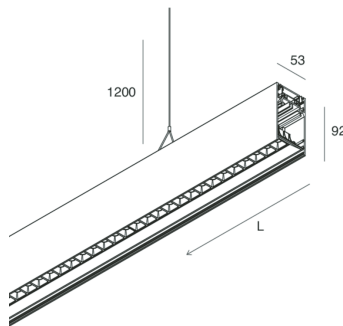

HERO B

108732.01

novalux
ITALIAN LIGHTING DESIGN SINCE 1948

Features

Use: Indoor
Type of installation: SUSPENDED
Emission: DIRECT/INDIRECT
Optics: MICRO OPTICS
Colour: WHITE
Dimming: ON/OFF
Emergency: NO
L: 1428mm
A: 53mm
H: 92mm
Made in: ITALY
Warranty: 5 years
Weight: 5kg