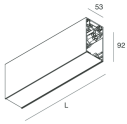

HERO B

108732.01

novalux
ITALIAN LIGHTING DESIGN SINCE 1948

COMPLETION ACCESSORIES

HERO B: MOD.CIECO 250 BIA

1087A3.01