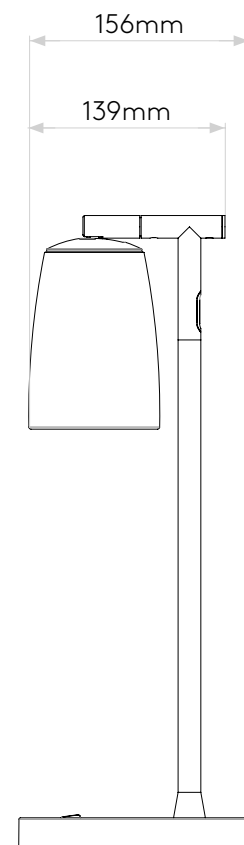

Carlton Desk

astro

General

Location:	Interior
Class:	CE (Class II)
Ip Rating:	IP20
Bathroom Zone:	Zone 3
Driver Required:	No
Installation Orientation:	-
Main Material:	Porcelain
Dimensions (mm):	H: 450 W: 160 D: 203
Cut Out Hole :	-
Recess Depth (mm):	-
Fire Rating:	-
Cable Length (mm):	2000
Gross Weight (kg):	3.46

Lamp

Light Source:	G9
Wattage:	5W Max
Recommended Lamp:	5W Max G9
Lamp Included:	No
Maximum Lamp Length (mm):	Lamp Dependent
Luminous Flux (lm):	Lamp Dependent
Colour Temp (K):	Lamp Dependent
Cri (Ra):	Lamp Dependent
Macadam Ellipse:	Lamp Dependent
Tilt Adjustable Angle (°):	90
Rotation Adjustable Angle (°):	330
Lifetime (hrs):	Lamp Dependent
Beam Angle (°):	Lamp Dependent

Please note that some dimensions may vary slightly due to manufacturing tolerances, this includes cable entry and fixing holes

Veillez noter que certaines dimensions peuvent varier légèrement en raison des tolérances de fabrication, y compris l'entrée de câble et les trous de fixation.