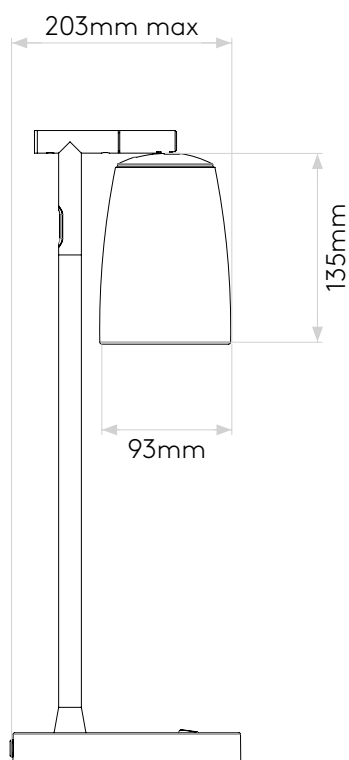

Carlton Desk

astro

General

Location:	Interior
Class:	CE (Class II)
Ip Rating:	IP20
Bathroom Zone:	Zone 3
Driver Required:	No
Installation Orientation:	-
Main Material:	Porcelain
Dimensions (mm):	H: 450 W: 160 D: 203
Cut Out Hole :	-
Recess Depth (mm):	-
Fire Rating:	-
Cable Length (mm):	2000
Gross Weight (kg):	3.46

Lamp

Light Source:	G9
Wattage:	5W Max
Recommended Lamp:	5W Max G9
Lamp Included:	No
Maximum Lamp Length (mm):	Lamp Dependent
Luminous Flux (lm):	Lamp Dependent
Colour Temp (K):	Lamp Dependent
Cri (Ra):	Lamp Dependent
Macadam Ellipse:	Lamp Dependent
Tilt Adjustable Angle (°):	90
Rotation Adjustable Angle (°):	330
Lifetime (hrs):	Lamp Dependent
Beam Angle (°):	Lamp Dependent

Please note that some dimensions may vary slightly due to manufacturing tolerances, this includes cable entry and fixing holes

Veillez noter que certaines dimensions peuvent varier légèrement en raison des tolérances de fabrication, y compris l'entrée de câble et les trous de fixation.