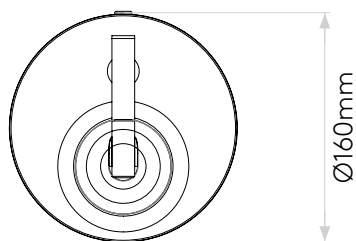

Please note that some dimensions may vary slightly due to manufacturing tolerances, this includes cable entry and fixing holes

Veillez noter que certaines dimensions peuvent varier légèrement en raison des tolérances de fabrication, y compris l'entrée de câble et les trous de fixation.

Bitte beachten Sie, dass die Maße Fertigungstoleranzen unterliegen und daher in geringem Umfang von der angegebenen Größe abweichen können. Dies gilt auch für Kabeleingänge und Befestigungslöcher.

Si prega notare che possono esserci piccole variazioni in alcune dimensioni dovute alle tolleranze di produzione, queste includono l'ingresso del cavo e i fori di fissaggio.