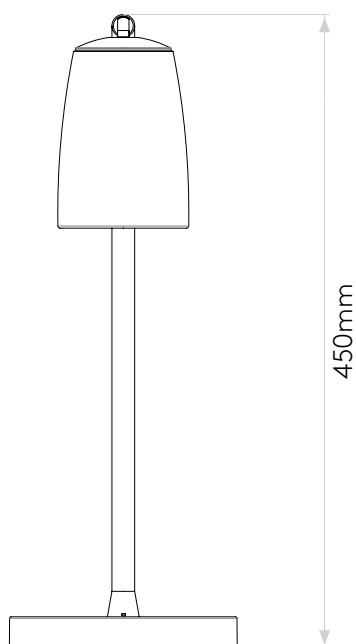

Please note that some dimensions may vary slightly due to manufacturing tolerances, this includes cable entry and fixing holes

Veillez noter que certaines dimensions peuvent varier légèrement en raison des tolérances de fabrication, y compris l'entrée de câble et les trous de fixation.

Bitte beachten Sie, dass die Maße Fertigungstoleranzen unterliegen und daher in geringem Umfang von der angegebenen Größe abweichen können. Dies gilt auch für Kabeleingänge und Befestigungslöcher.

Si prega notare che possono esserci piccole variazioni in alcune dimensioni dovute alle tolleranze di produzione, queste includono l'ingresso del cavo e i fori di fissaggio.