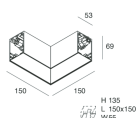

HERO: MOD.CIECO ANG.SX 150 BIA

108677.01