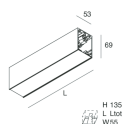

COMPLETION ACCESSORIES

HERO: MOD.CIECO 250 BIA

108676.01