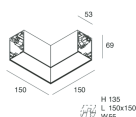

HERO: MOD.CIECO ANG.DX 150 BIA

108678.01