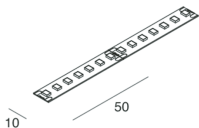

STRIP LED

100954.99

novalux
ITALIAN LIGHTING DESIGN SINCE 1948

Features

Use: Indoor/Outdoor
Dimming: WITH ACCESSORY
Emergency: WITH ACCESSORY
L: 5000mm
A: 10mm
Warranty: 5 years
Weight: 0.15kg

Tech data

Luminous flux in emergency: L min = 40 L max = 150 - 1h: 17% / 3h: 7%
IP: 65
Insulation class: III
Supply voltage: 24 Vdc
Energy efficiency class: F
SELV: No

Source

Light source: LED
Source power: 16.5W/m
Source luminous flux: 1836lm
Colour temperature: 3000K
CRI: >80
LED lifespan: 30000h L70 B20

Compliance

CEI EN 60598-1:2015 + A11:2009. IEC 60598-2:2015 2-1

Standards

Photobiological risk: RISK GROUP 1 Certified fixture in RISK GROUP 1 (Low Risk)-The fixture does not pose a hazard due to normal behavioral limitations on exposure - in accordance with CEI EN 62471:2010-01, IEC TR 62778:2014.

[View more product info](#)

Novalux S.r.l. via Marzabotto, 2 40050 Funo di Argelato (BO) Italy
Tel: +39 051 860558 · Fax +39 051 6647859 · Mail: info@novalux.it · VAT number 00536541204 · novalux.com
Company subject to the management and coordination by SLV GmbH

This technical data sheet is owned by Novalux S.r.l., all rights reserved. Novalux S.r.l. reserves the right to make changes without prior notice.